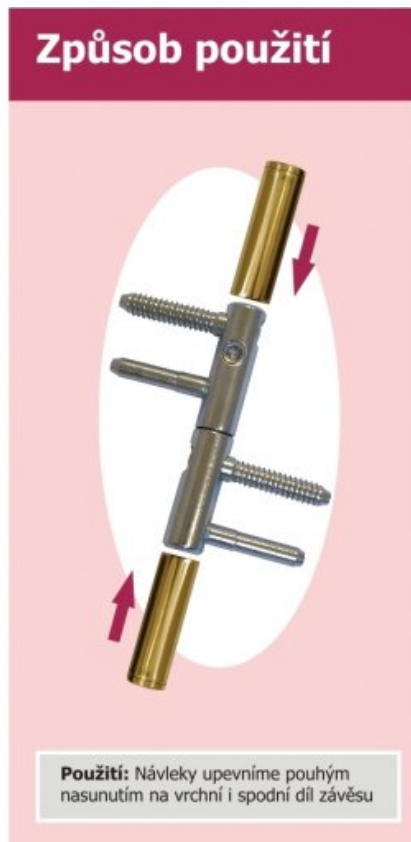

How to use:

The owner of this website processes the cookies required for the functionality of the website, analytical purposes and marketing. More information ✕