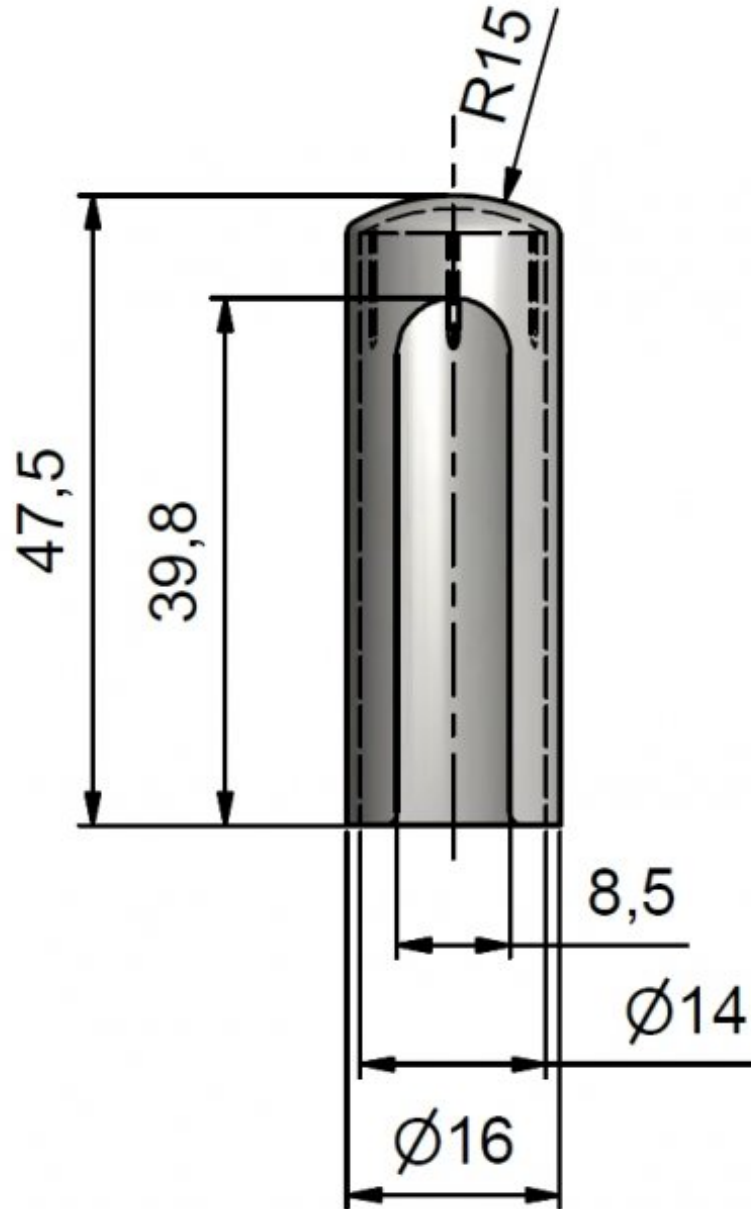

Basic info:

Catalogue number: 9594

Properties:

Main material: Plastic

Diameter (inner): 14 mm

Drawing:

Available variants:

	Code	Type	Package
	959400C0	white RAL9010	50 pcs
	95940600	Brass plated shiny	50 pcs
	95940700	Nickel	50 pcs
	95940B00	Old brass	50 pcs
	95940C00	Chrome gloss	50 pcs
	95940D00	Nickel satin	50 pcs

	Code	Type	Package
	95940E00	Chrome satin	50 pcs
	95940F00	Brass satin	50 pcs
	95940G00	Bronze satin	50 pcs

How to use:

The owner of this website processes the cookies required for the functionality of the website, analytical purposes and marketing. More information ✕