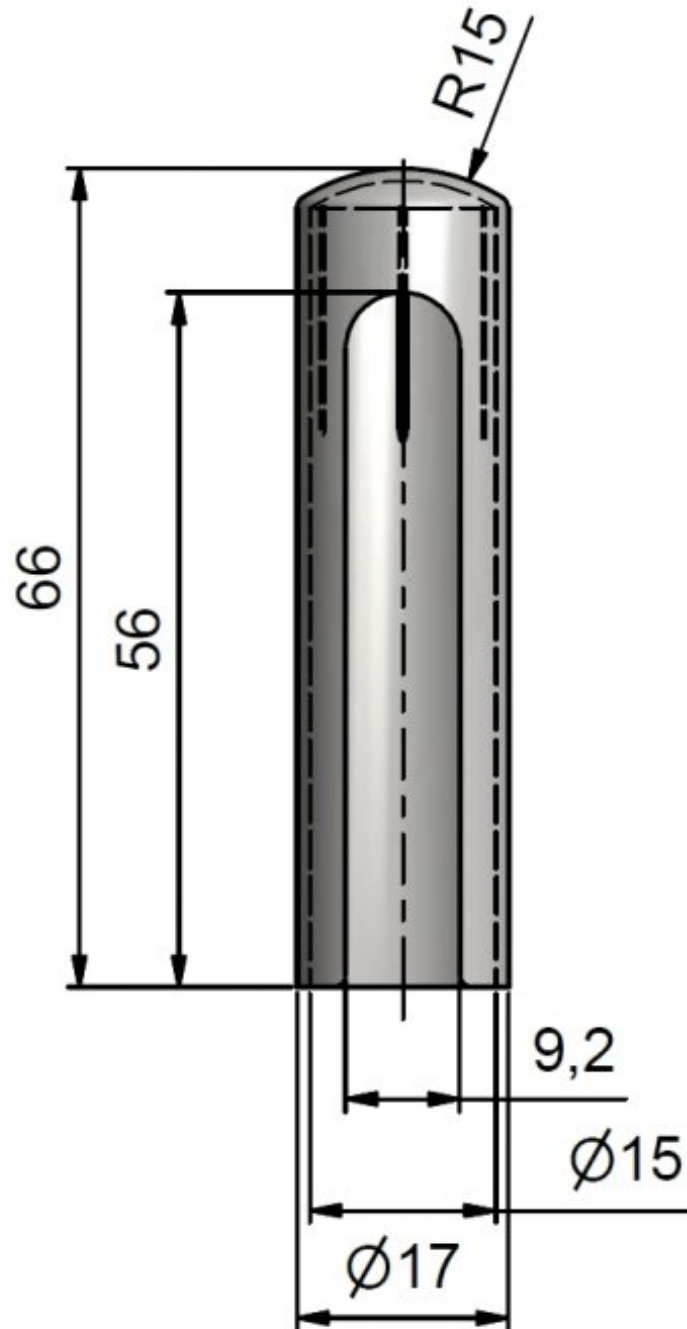

### Properties:

**Main material:** cloak

**Diameter (inner):** 15 mm

Drawing:

Available variants:

	Code	Type	Package
	959500J0	black RAL9011	50 pcs
	95950600	Brass plated	50 pcs
	95950700	Nickel	50 pcs
	95950B00	Old brass	50 pcs
	95950D00	Nickel satin	50 pcs