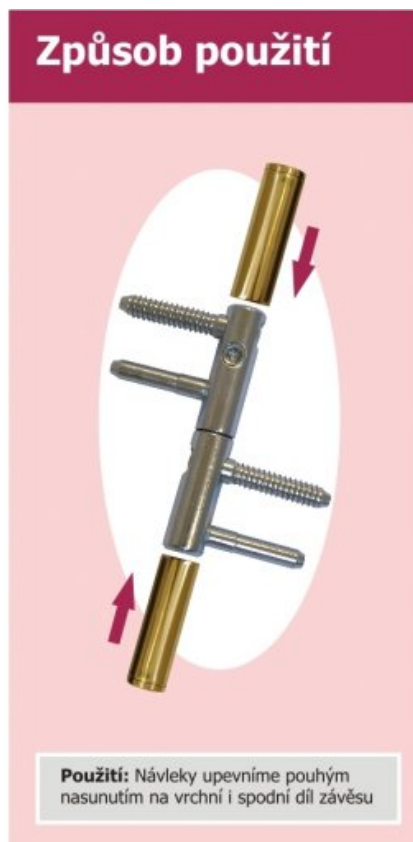

How to use:

The owner of this website processes the cookies required for the functionality of the website, analytical purposes and marketing. More information ✕