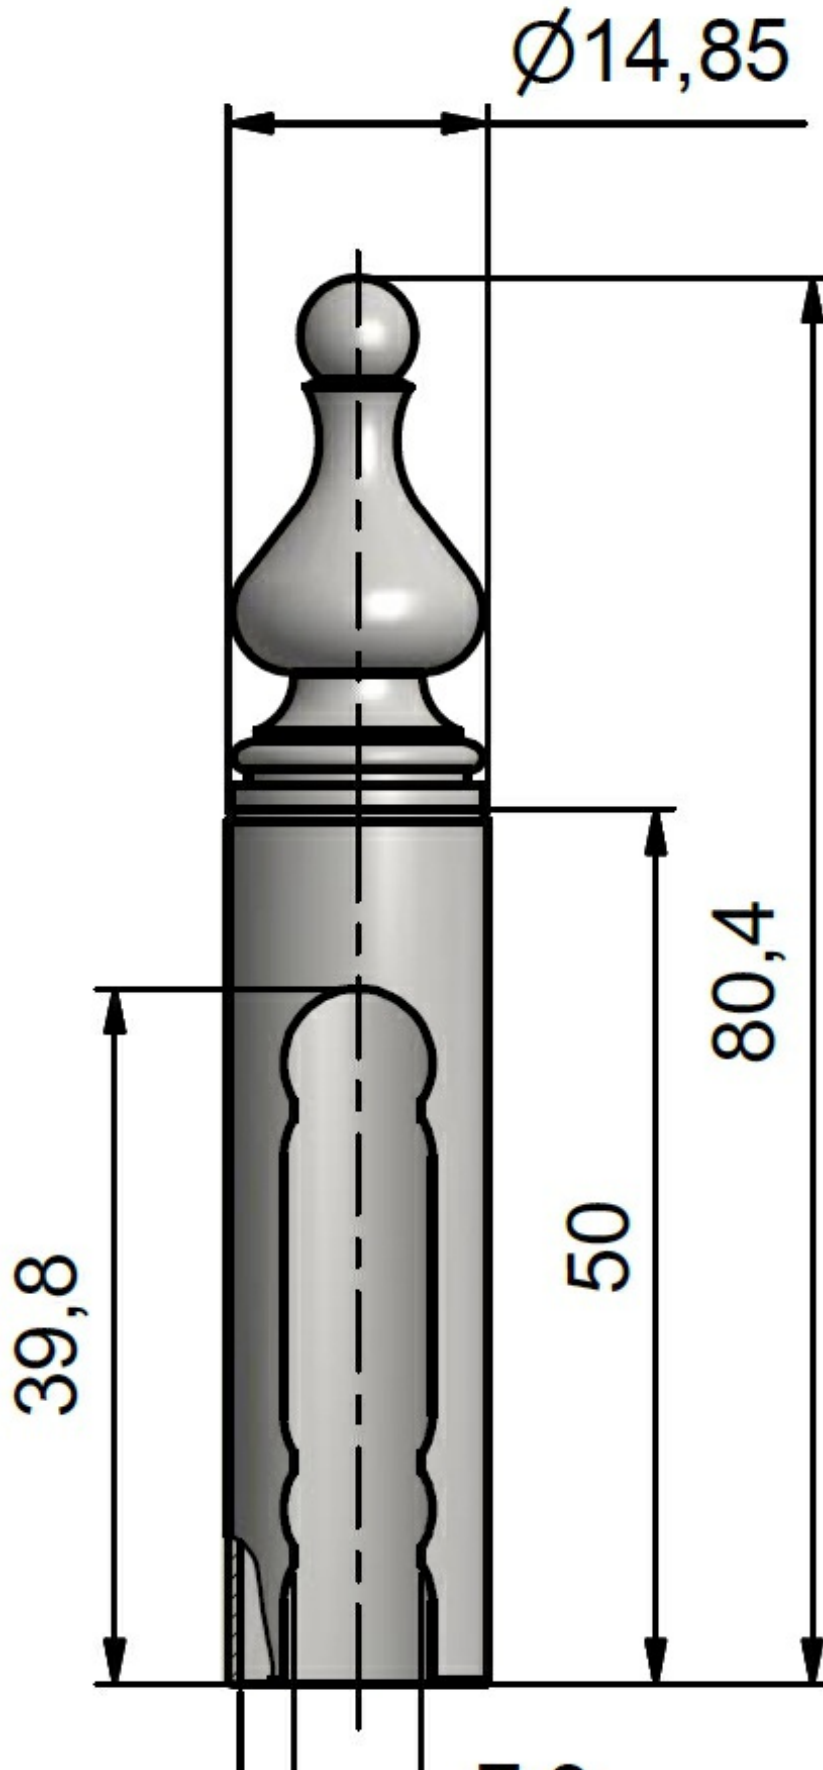

Usage:

To cover window hinge EXPERT 13,5. Decorative metal caps are a welcome interior accessory. The mounting is quite simple and is done by putting them on the hinges.

Basic info:

Catalogue number: 9519

Properties:

ending: Decorative ending UR50

Main material: Steel

Diameter (inner): 13,5 mm

Drawing:

TKZ Polná, spol. s r.o., Zahradní 572, 588 13 POLNÁ, CZ
ID: 49973819, TID: CZ49973819, e-mail: export@tkz.cz
tel:+420 567 155 271(273), mobile: +420 725 251 002
www.tkz.cz