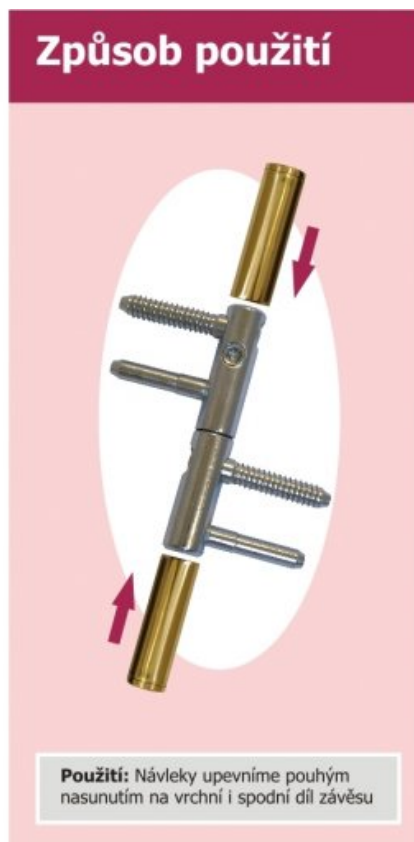

How to use:

Surface finish:

The owner of this website processes the cookies required for the functionality of the website, analytical purposes and marketing. More information ✕