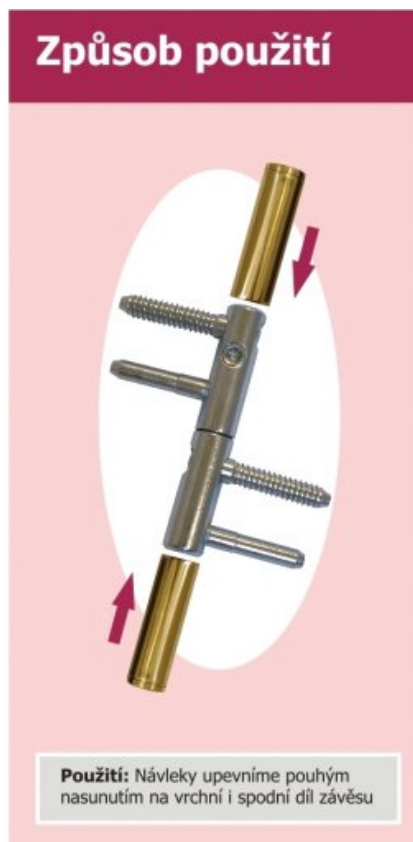

### Properties:

**ending:** Decorative ending UR14

**Main material:** Brass

**Diameter (inner):** 13,5 mm

Drawing:

TKZ Polná, spol. s r.o., Zahradní 572, 588 13 POLNÁ, CZ  
ID: 49973819, TID: CZ49973819, e-mail: export@tkz.cz  
tel:+420 567 155 271(273), mobile: +420 725 251 002  
www.tkz.cz

Available variants:

	Code	Type	Package
	95032000	100% brass	50 pcs
	95032290	100% brass polished + varnished	50 pcs

How to use:

The owner of this website processes the cookies required for the functionality of the website, analytical purposes and marketing. More information ✕