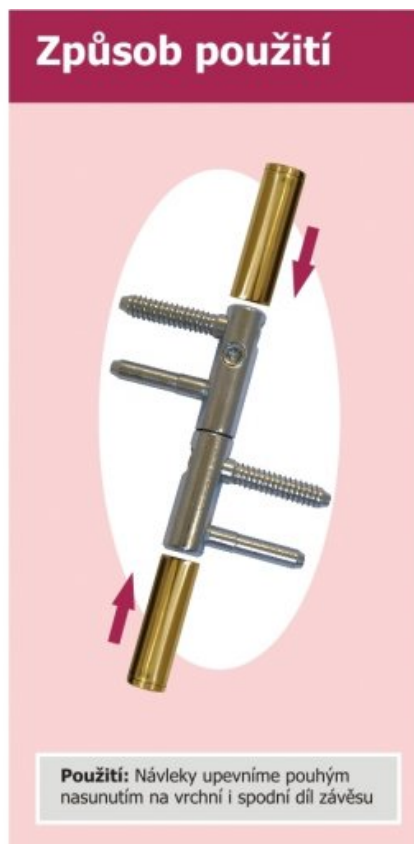

Usage:

To cover window hinge EXPERT 13,5. Decorative caps are a welcome interior accessory. The mounting is quite simple and is done by putting them on the hinges.

Basic info:

Catalogue number: 9559

Properties:

Main material: mosaz

Diameter (inner): 13,5 mm

Drawing:

Available variants:

	Code	Type	Package
	95592000	100% brass without surface finish	50 pcs
	95592290	100% brass + polished + lacquer	50 pcs

How to use: