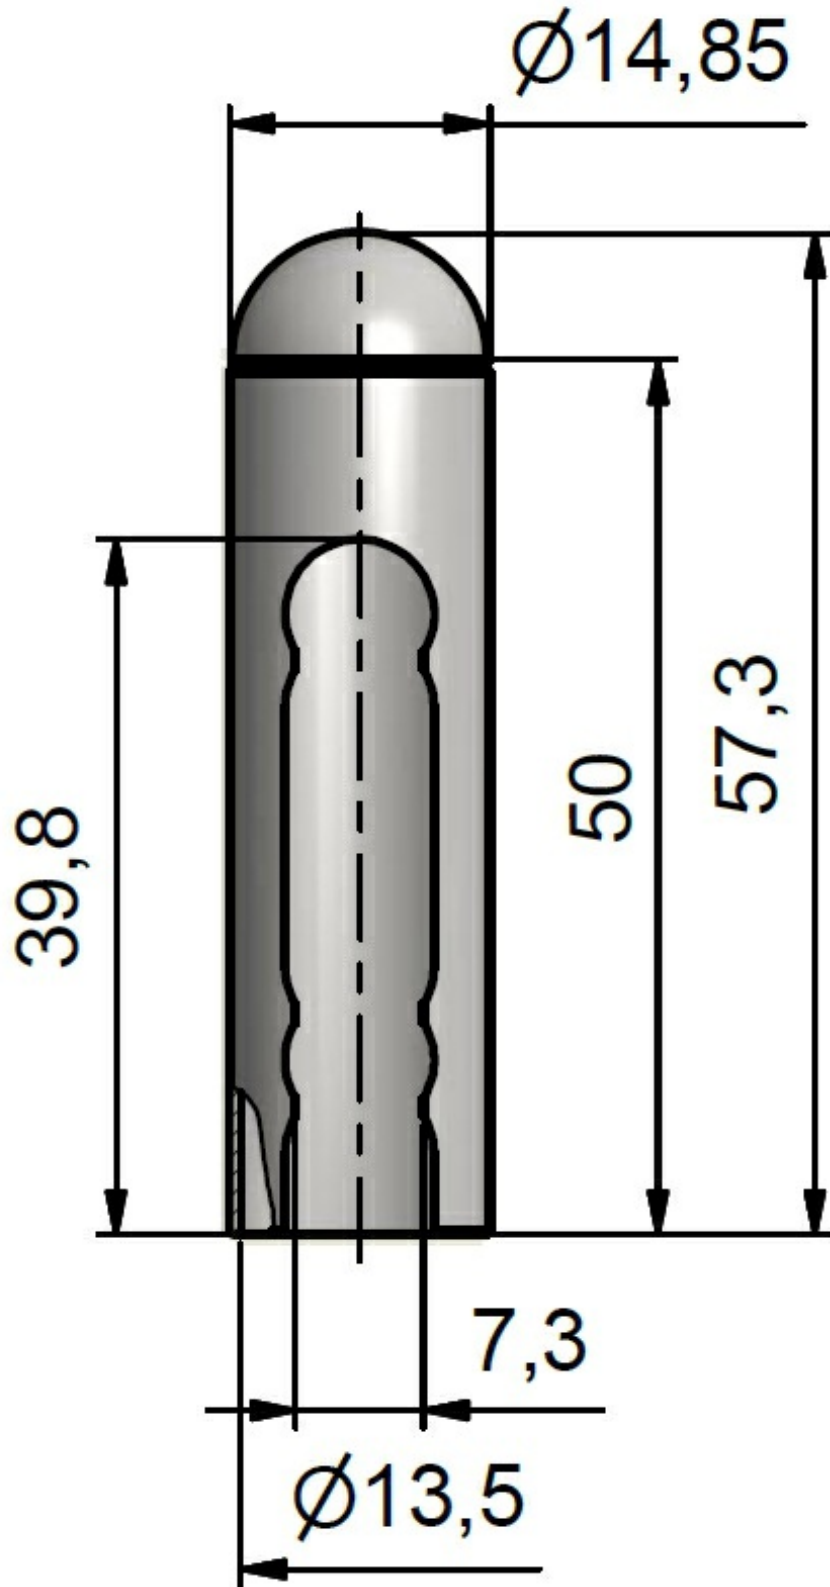

Usage:

To cover window hinge EXPERT 13,5. Decorative caps are a welcome interior accessory. The mounting is quite simple and is done by putting them on the hinges.

Basic info:

Catalogue number: 9559

Properties:

Main material: mosaz

Diameter (inner): 13,5 mm

Drawing:

Available variants:

	Code	Type	Package
	95592000	100% brass without surface finish	50 pcs
	95592290	100% brass + polished + lacquer	50 pcs

How to use: