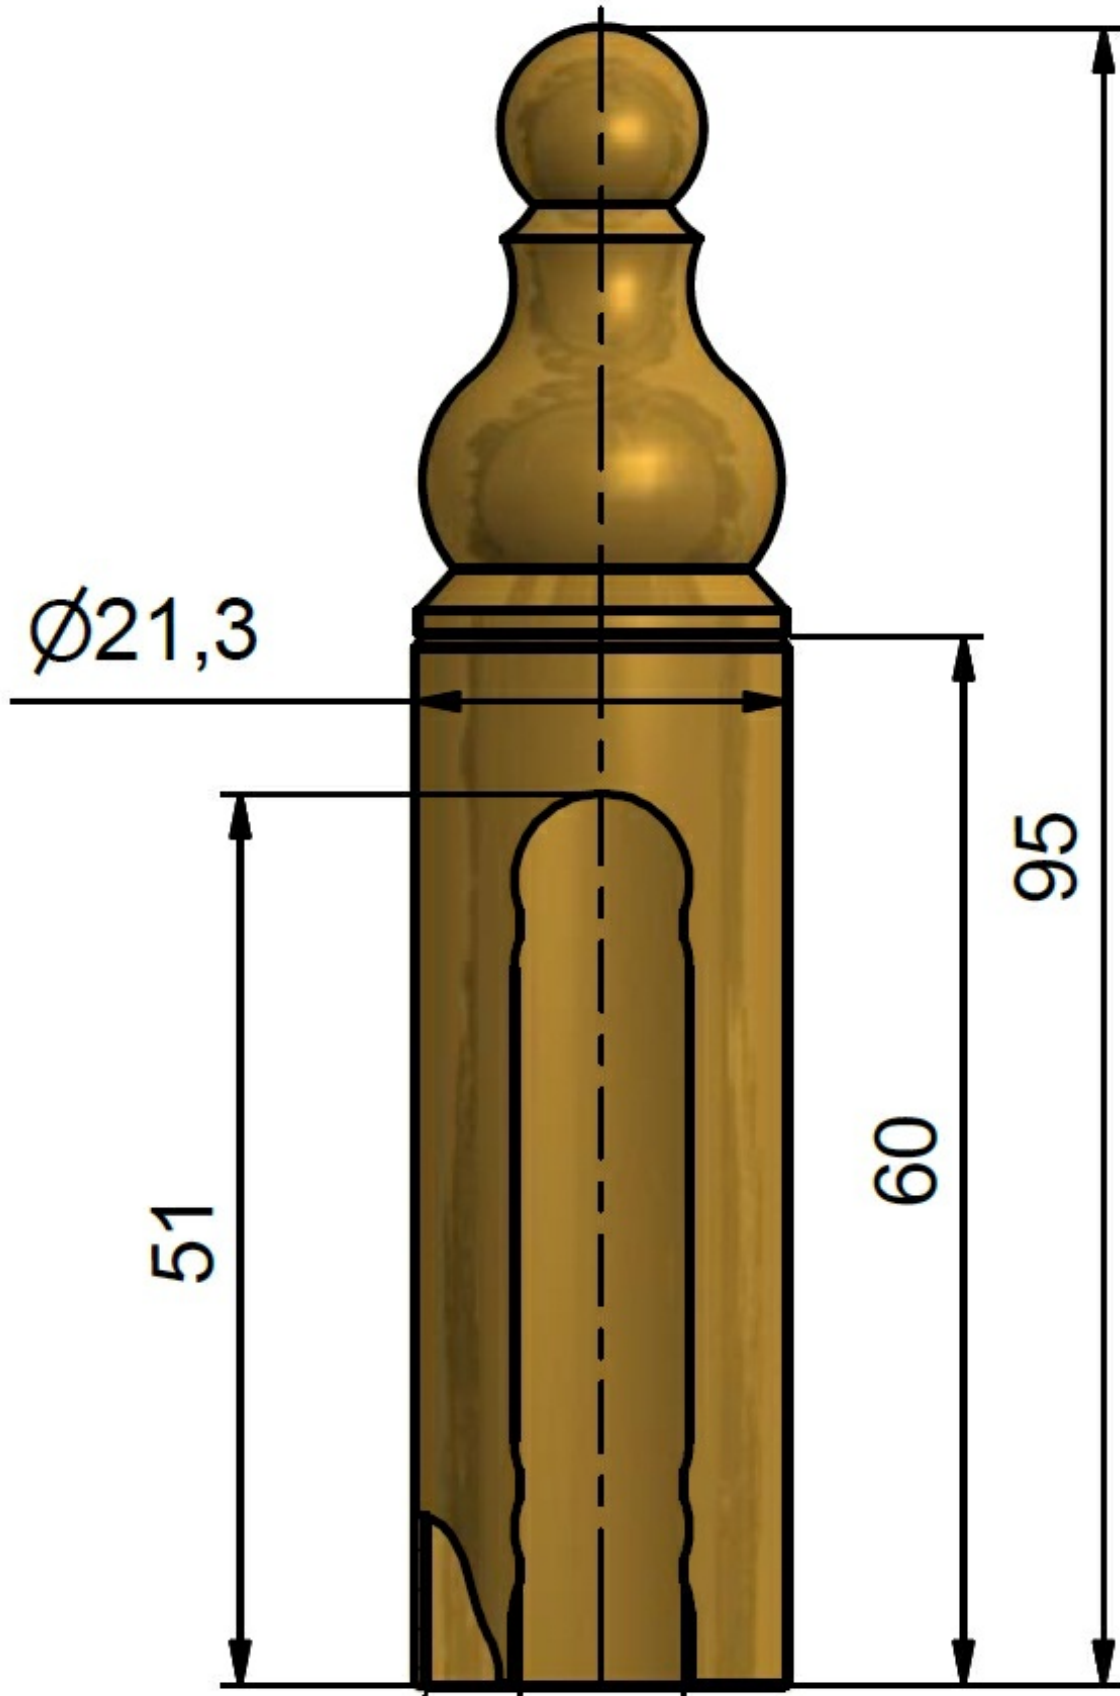

Usage:

To cover door hinge TRIO 20 and EXPERT 20. Decorative caps are a welcome interior accessory. The mounting is quite simple and is done by putting them on the hinges.

Basic info:

Catalogue number: 3518

Properties:

Main material: mosaz

Diameter (inner): 20 mm

Drawing:

TKZ Polná, spol. s r.o., Zahradní 572, 588 13 POLNÁ, CZ
ID: 49973819, TID: CZ49973819, e-mail: export@tkz.cz
tel:+420 567 155 271(273), mobile: +420 725 251 002
www.tkz.cz