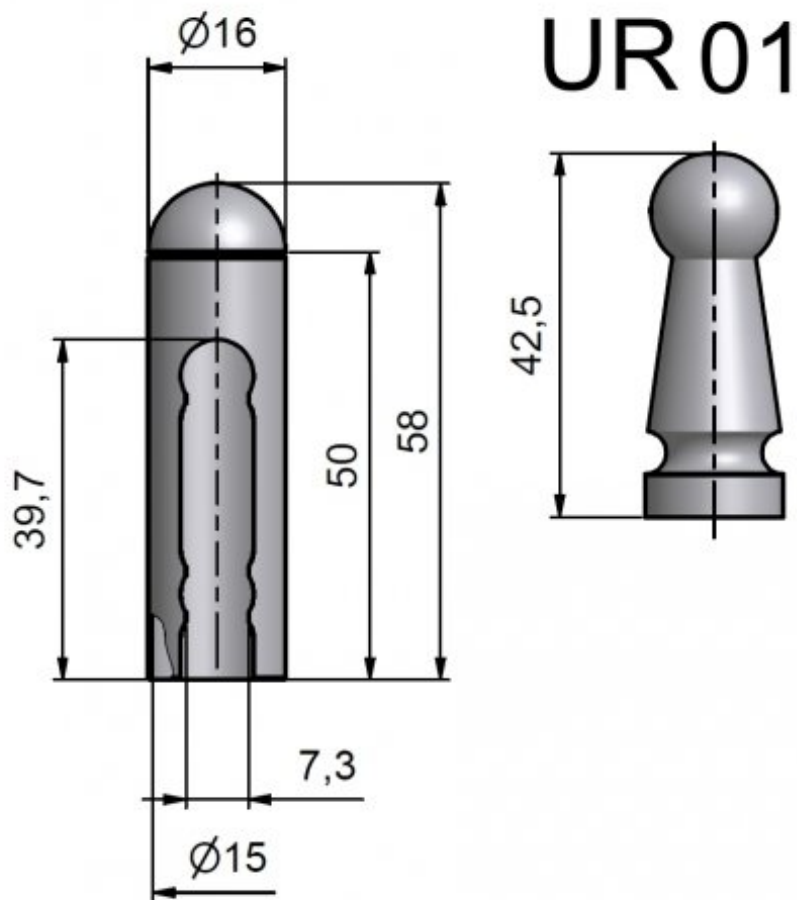

### Properties:

**Main material:** steel

**Diameter (inner):** 15 mm

Drawing:

Available variants:

	Code	Type	Package
	95740000	Without surface finish	100 pcs
	95740340	Black lacquered RAL9005	50 pcs
	957403B0	White lacquered RAL1013	50 pcs
	957403C0	White lacquered RAL9010	50 pcs
	95742700	Nickel shiny	50 pcs
	95742D00	Nickel satin	50 pcs