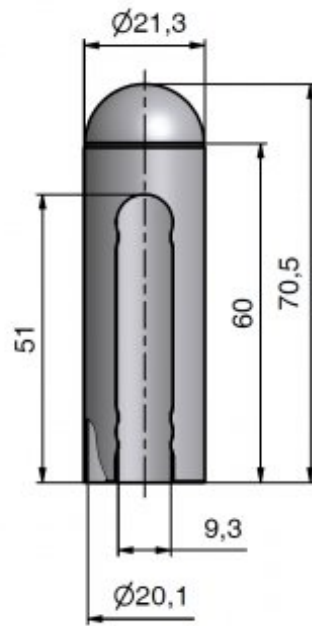

Usage:

Metal cap used for covering of door hinge TRIO 20 and EXPERT 20. Decorative caps are a welcome interior accessory. The mounting is quite simple and is done by putting them on the hinges.

Basic info:

Catalogue number: 9584

Properties:

Main material: steel

Diameter (inner): 20 mm

Drawing:

Available variants:

	Code	Type	Package
	95840000	Without surface finish	50 pcs
	95840340	Black lacquered RAL9005	40 pcs
	95840370	Antique lacquer (upon request)	40 pcs
	958403B0	White lacquer RAL1013	40 pcs
	958403C0	White lacquer RAL9010	40 pcs
	95842700	Nickel	40 pcs

	Code	Type	Package
	95842D00	Nickel satin	40 pcs
	95846B90	Old brass	40 pcs

How to use:

The owner of this website processes the cookies required for the functionality of the website, analytical purposes and marketing. More information ✕