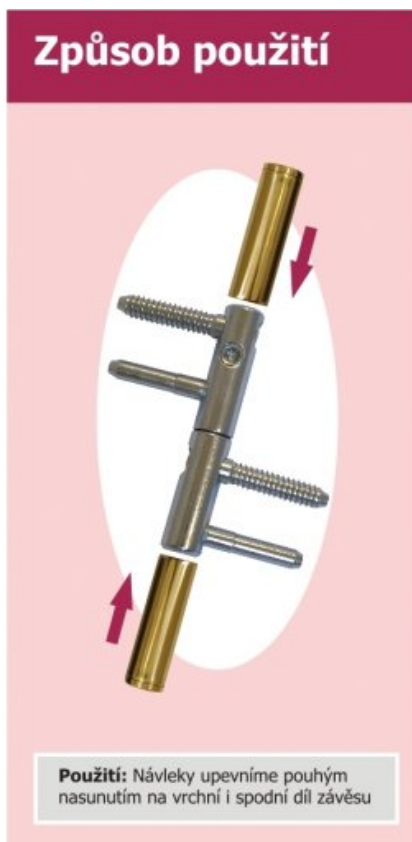

Usage:

Metal cap used for covering of door hinge TRIO 20 and EXPERT 20. Decorative caps are a welcome interior accessory. The mounting is quite simple and is done by putting them on the hinges.

Basic info:

Catalogue number: 9584

Properties:

Main material: steel

Diameter (inner): 20 mm

Drawing:

Available variants:

	Code	Type	Package
	95840000	Without surface finish	50 pcs
	95840340	Black lacquered RAL9005	40 pcs
	95840370	Antique lacquer (upon request)	40 pcs
	958403B0	White lacquer RAL1013	40 pcs
	958403C0	White lacquer RAL9010	40 pcs
	95842700	Nickel	40 pcs

	Code	Type	Package
	95842D00	Nickel satin	40 pcs
	95846B90	Old brass	40 pcs

How to use:

The owner of this website processes the cookies required for the functionality of the website, analytical purposes and marketing. More information ✕