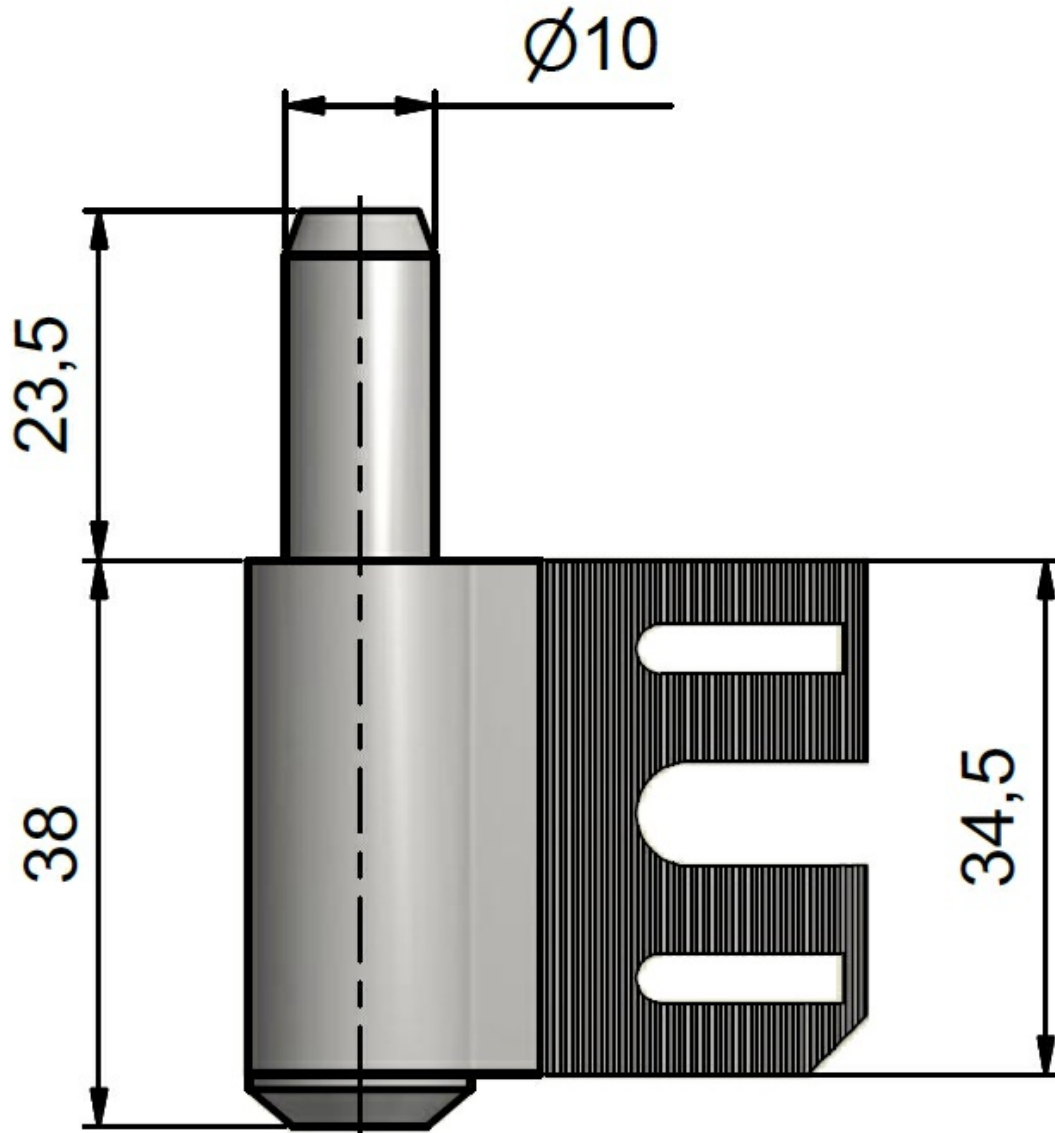

Usage:

Hinge into steel frame with hinge liner OZ 34. Fastened by screw.

Basic info:

Catalogue number: 9368

Properties:

Load: 30.00

Fire resistance: no

Main material: steel

Type of hinge: Lower part

Door : Interior

Orientation of door (window): For right and left door (frame)

According to door execution: Rebate

According to doorframe: Metal

Gripping lower part: Into fixing element

Drawing:

Available variants:

	Code	Type	Package
	93680530	Blue zinc	100 pcs
	93680700	Nickel shiny	100 pcs
	93688D00	Nickel satin	50 pcs

The owner of this website processes the cookies required for the functionality of the website, analytical purposes and marketing. More information [×](#)