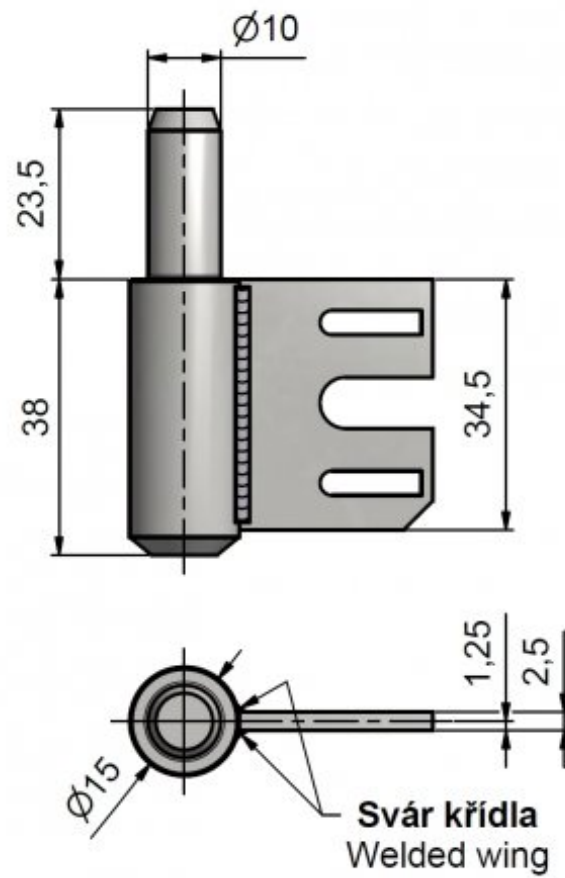

### Usage:

Hinge into steel frame with hinge liner OZ 34. Fastened by screw. Material stainless steel.

### Properties:

Load: 30.00

Fire resistance: no

Main material: nerez

Type of hinge: Lower part

Door : Interior

Orientation of door (window): For right and left door (frame)

According to door execution: Rebate

According to doorframe: Metal

Gripping: Into fixing element

Plug high: 23,5 mm

Drawing:

Available variants:

	Code	Type	Package
	9369I000	brushed stainless steel	50 pcs

The owner of this website processes the cookies required for the functionality of the website, analytical purposes and marketing. More information [×](#)