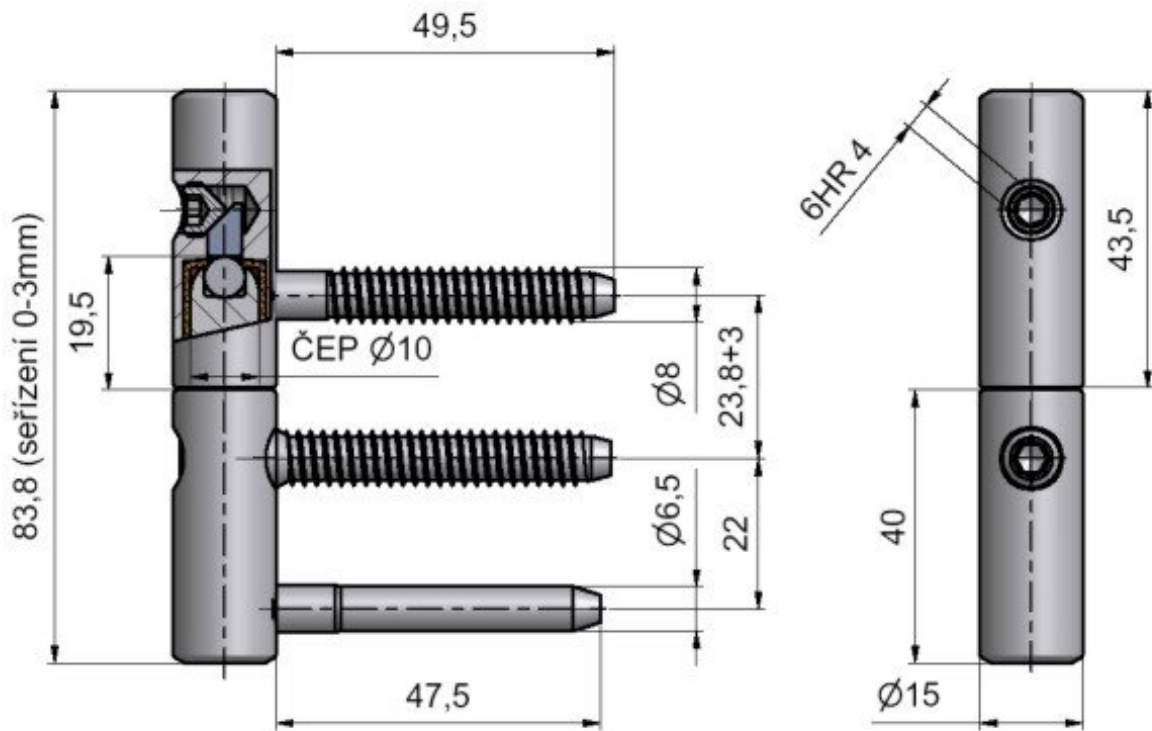

Usage:

Complete hinge TRIO. To adjust door wing in two directions. There is a possibility to decorate hinge by caps.

Basic info:

Catalogue number: 9741

Properties:

For product variants on sale click here [↘](#)

Load: 40.00

Fire resistance: no

Main material: steel

Type of hinge: Complete hinge

Door : Interior

Orientation of door (window): For right and left door (frame)

According to door execution: Rebate

According to material of door leaf: Wood

According to doorframe: Solid wood

Gripping: Screw in

Diameter of bolt rivet(s): Special screw-thread into wood $\varnothing 8$

Bolt(s) length: 49,5 mm

Plug high: 19,5 mm

Drawing:

Available variants:

	Code	Type	Package
	97415510	Yellow zinc Sale	25 pcs