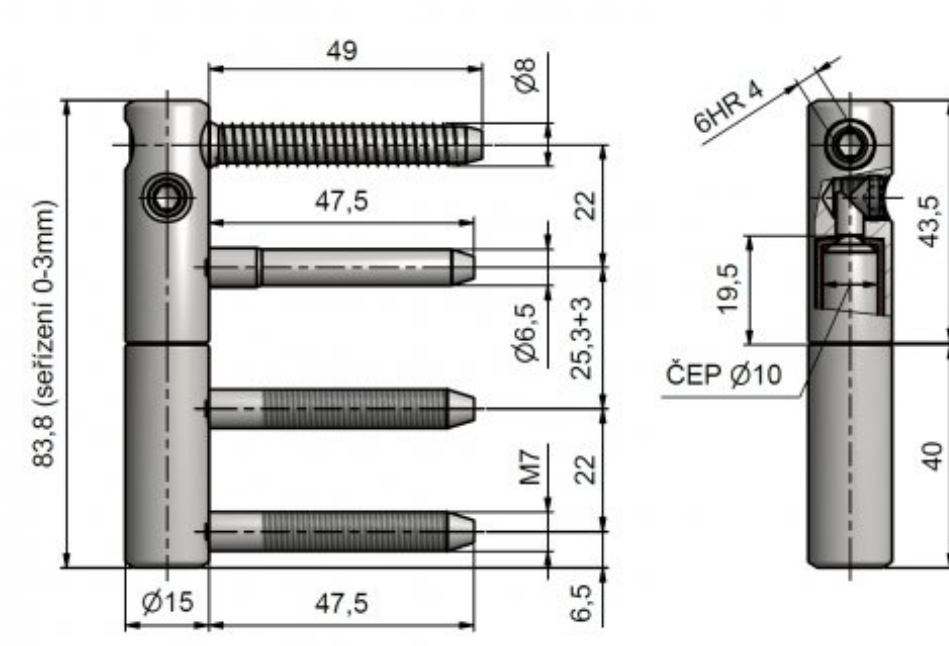

Usage:

Complete hinge EXPERT adjustable in three directions. There is a possibility to decorate hinge by caps.

Basic info:

Catalogue number: 9664

Properties:

Load: 40.00

Fire resistance: no

Main material: steel

Type of hinge: Complete hinge

Door : Interior

Orientation of door (window): For right and left door (frame)

According to door execution: Rebate

According to material of door leaf: Wood

According to doorframe: Wooden casing

Gripping upper part: Screw in

Gripping lower part: Into fixing element

Plug high: 19,5 mm

Drawing:

TKZ Polná, spol. s r.o., Zahradní 572, 588 13 POLNÁ, CZ
ID: 49973819, TID: CZ49973819, e-mail: export@tkz.cz
tel:+420 567 155 271(273), mobile: +420 725 251 002
www.tkz.cz