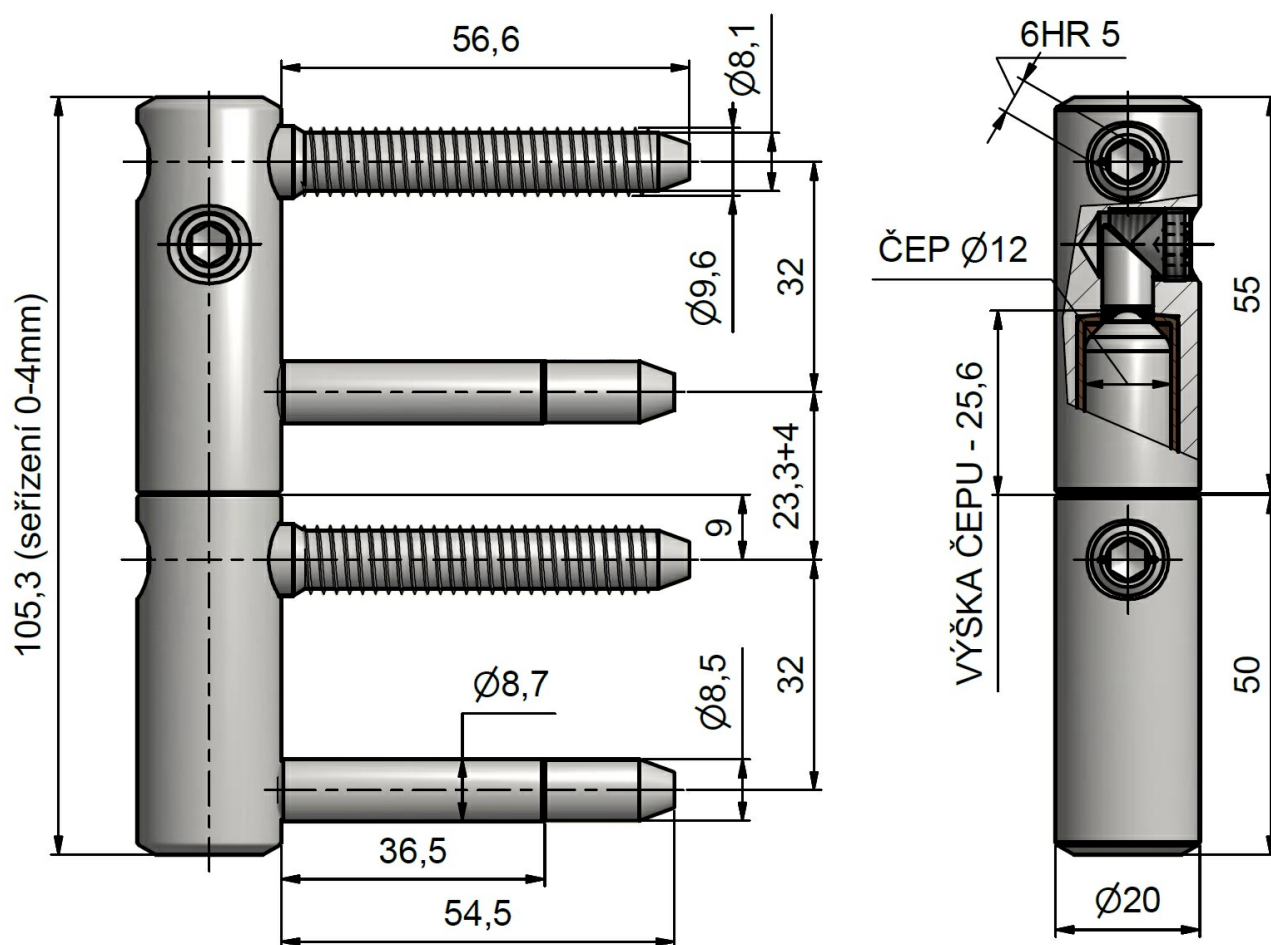

Usage:

Complete hinge EXPERT adjustable in three directions. There is a possibility to decorate hinge by caps.

Basic info:

Catalogue number: 9677

Properties:

Load: 50.00

Fire resistance: no

Main material: steel

Type of hinge: Complete hinge

Door : Exterior

Orientation of door (window): For right and left door (frame)

According to door execution: Rebate

According to material of door leaf: Wood

According to doorframe: Solid wood

Gripping: Screw in

Diameter of bolt rivet(s): Special screw-thread into wood \varnothing 9.6

Bolt(s) length: 56,6 mm

Plug high: 25,6 mm

Drawing:

Available variants:

	Code	Type	Package
	96775510	Yellow zinc	20 pcs
	96775530	Blue zinc	20 pcs