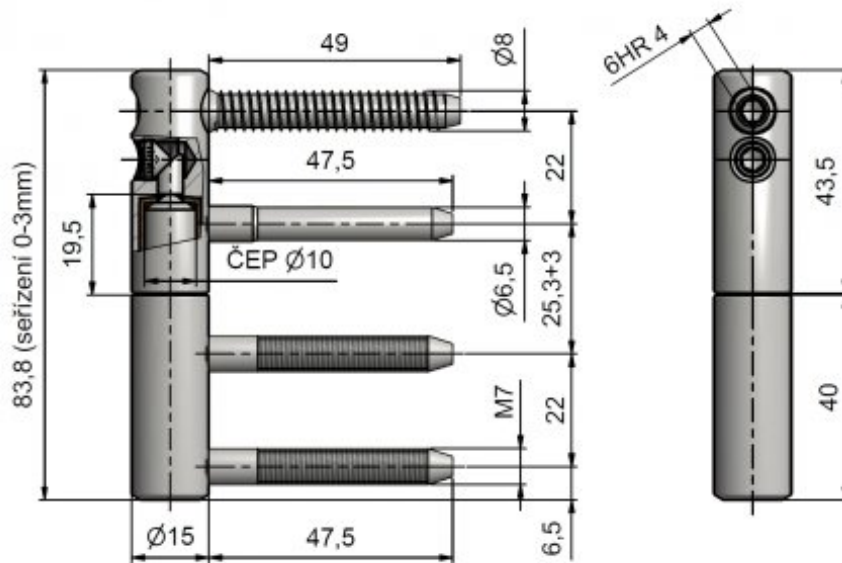

Usage:

Complete hinge TRIO adjustable in three directions. Hinge can be amended by decorative caps. Into hinge holder 22/7

Basic info:

Catalogue number: 9627

Properties:

Load: 40.00

Fire resistance: no

Main material: steel

Type of hinge: Complete hinge

Door : Interior

Orientation of door (window): For right and left door (frame)

According to door execution: Rebate

According to material of door leaf: Wood

According to doorframe: Wooden casing

Gripping upper part: Screw in

Gripping lower part: Into fixing element

Plug high: 19,5 mm

Drawing:

Available variants:

	Code	Type	Package
	96270700	Nickel	25 pcs
	96275510	Yellow zinc	25 pcs
	96275530	Blue zinc	25 pcs