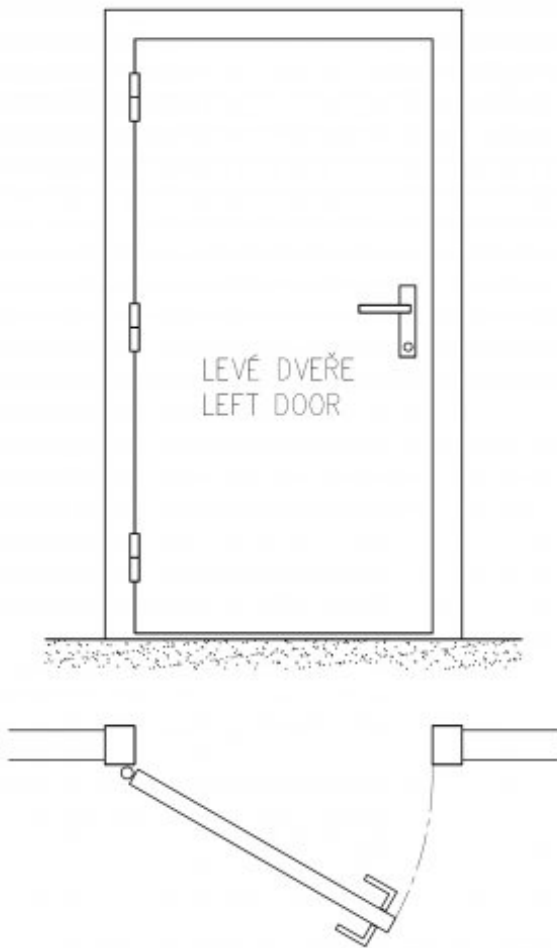

Usage:

Set of 3 hinges and 6 decorative metal caps in the same surface. Part of set is 9 screws for screwing upper part in. Hinges are adjustable in 3 directions. Caps are only put on upper and lower part of hinge.

Orientation of door (window): For left door (frame)

According to door execution: Non rebated

According to material of door leaf: Wood

According to doorframe: Solid wood

Gripping upper part: Screw on

Gripping lower part: Screw in

Diameter of bolt rivet(s): Special screw-thread into wood $\varnothing 8$

Bolt(s) length: 49 mm

Plug high: 19,5 mm

We recommend used: Screws of $\varnothing 4$ mm minimum length 40 mm

left door:

Available variants:

	Code	Type	Package
	55772700	Nickel shiny Action	1x set(s)
	55772D00	Nickel satin Action	1x set(s)

left door:

The owner of this website processes the cookies required for the functionality of the website, analytical purposes and marketing. More information ✕