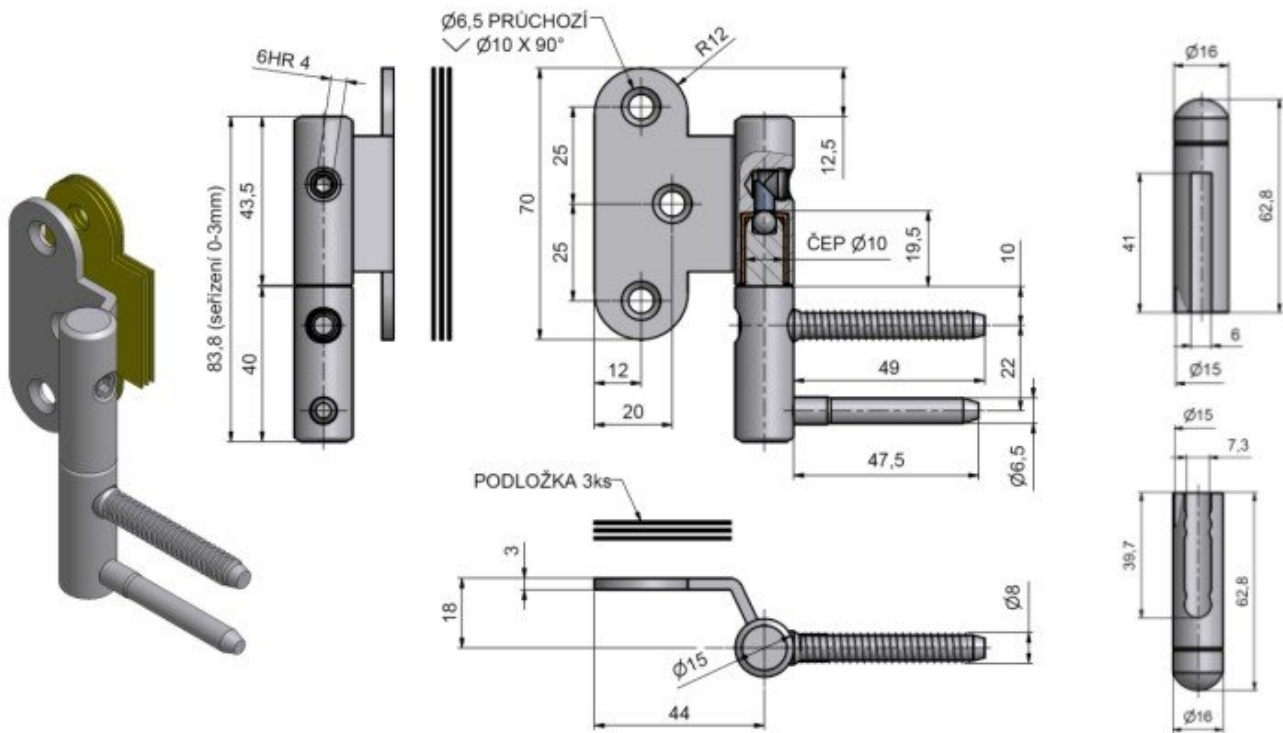

Usage:

Set of 3 hinges and 6 decorative metal caps in the same surface. Part of set is 9 screws for screwing upper part in. Hinges are adjustable in 3 directions. Caps are only put on upper and lower part of hinge.

Basic info:

Catalogue number: 5577

Properties:

Load: 35.00

Fire resistance: no

Main material: steel

Type of hinge: Complete hinge

Door : Interior

Orientation of door (window): For left door (frame)

According to door execution: Non rebated

According to material of door leaf: Wood

According to doorframe: Solid wood

Gripping upper part: Screw on

Gripping lower part: Screw in

Diameter of bolt rivet(s): Special screw-thread into wood $\varnothing 8$

Bolt(s) length: 49 mm

Plug high: 19,5 mm

We recommend used: Screws of $\varnothing 4$ mm minimum length 40 mm

left door:

Available variants: