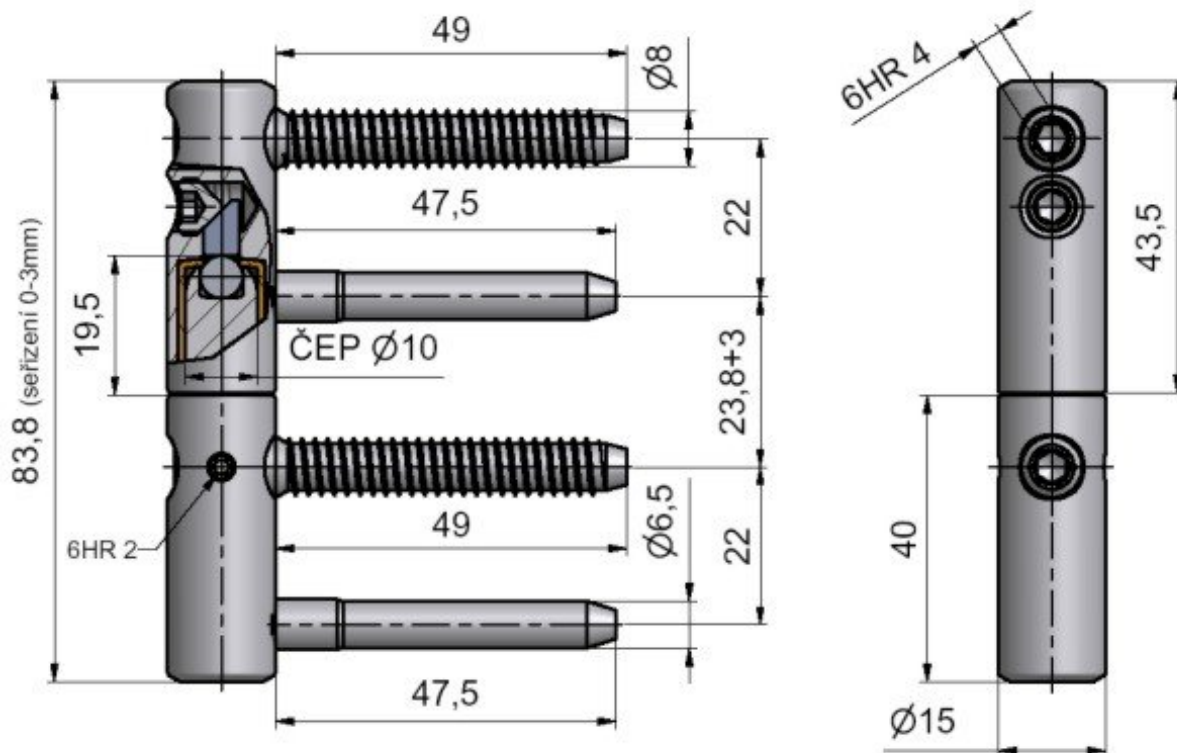

Usage:

Complete hinge TRIO adjustable in three directions. It is provided with security device against screwing off. There is a possibility to use a decorative cap.

Basic info:

Catalogue number: 9686

Properties:

Load: 40.00

Fire resistance: no

Main material: steel

Type of hinge: Complete hinge

Door : Interior

Orientation of door (window): For right and left door (frame)

According to door execution: Rebate

According to material of door leaf: Wood

According to doorframe: Solid wood

Gripping: Screw in

Diameter of bolt rivet(s): Special screw-thread into wood $\varnothing 8$

Bolt(s) length: 49 mm

Plug high: 19,5 mm

Door hinge TRIO 15 DZ PH BZ:

Available variants: