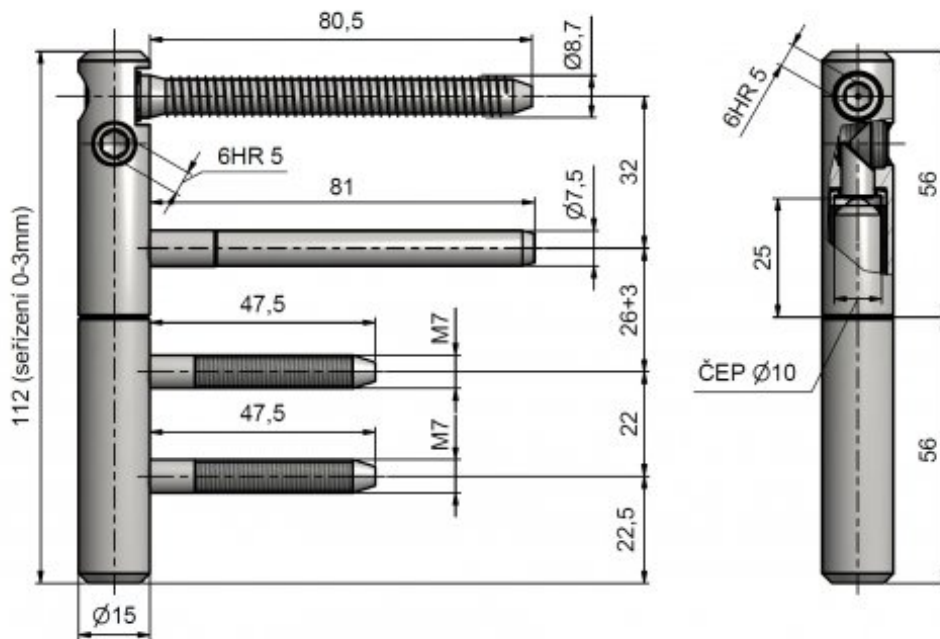

### Usage:

Hinge adjustable in three directions. Into wooden frame.

The hinge is appropriate for fire protection testing. Warning: The fire-protection hinges have to be tested within the entire set, i.e., together with the door and the frame!

### Properties:

**Load:** 40.00

**Fire resistance:** yes (appropriate for fire protection testing)

**Main material:** steel

**Type of hinge:** Complete hinge

**Door :** Interior

**Orientation of door (window):** For right and left door (frame)

**According to door execution:** Rebate

**According to material of door leaf:** Wood

**According to doorframe:** Wooden casing

**Gripping upper part:** Screw in

**Gripping lower part:** Into fixing element

**Plug high:** 25 mm

Drawing:

Available variants:

	Code	Type	Package
	55020510	Yellow zinc	20 pcs
	55020530	Blue zinc	20 pcs

The owner of this website processes the cookies required for the functionality of the website, analytical purposes and marketing. More information [×](#)