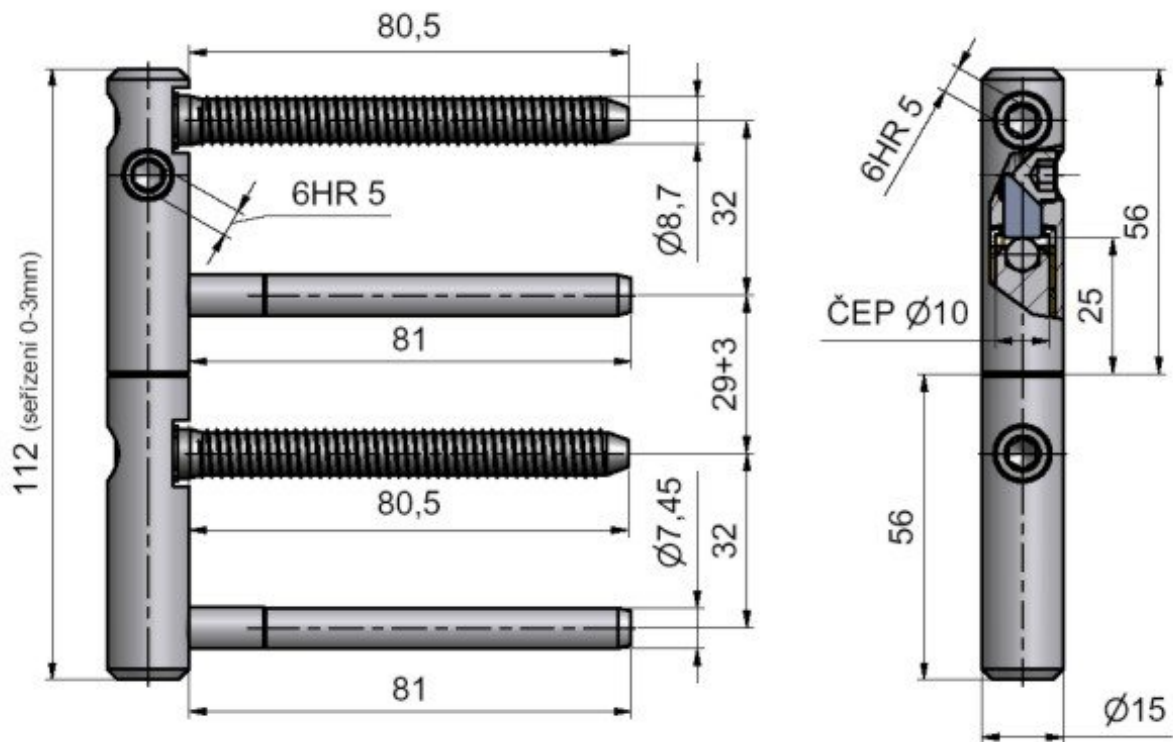

### Properties:

**Load:** 45.00

**Fire resistance:** yes (appropriate for fire protection testing)

**Main material:** steel

**Type of hinge:** Complete hinge

**Door :** Interior

**Orientation of door (window):** For right and left door (frame)

**According to door execution:** Rebate

**According to material of door leaf:** Wood

**According to doorframe:** Solid wood

**Gripping:** Screw in

**Diameter of bolt rivet(s):** Special screw-thread into wood  $\varnothing$  8.7

**Bolt(s) length:** 80,5 mm

**Plug high:** 25 mm

Drawing:

Available variants:

	Code	Type	Package
	55000510	Yellow zinc	20 pcs
	55000530	Blue zinc	20 pcs
	55000700	Nickel shiny	20 pcs

The owner of this website processes the cookies required for the functionality of the website, analytical purposes and marketing. More information [×](#)