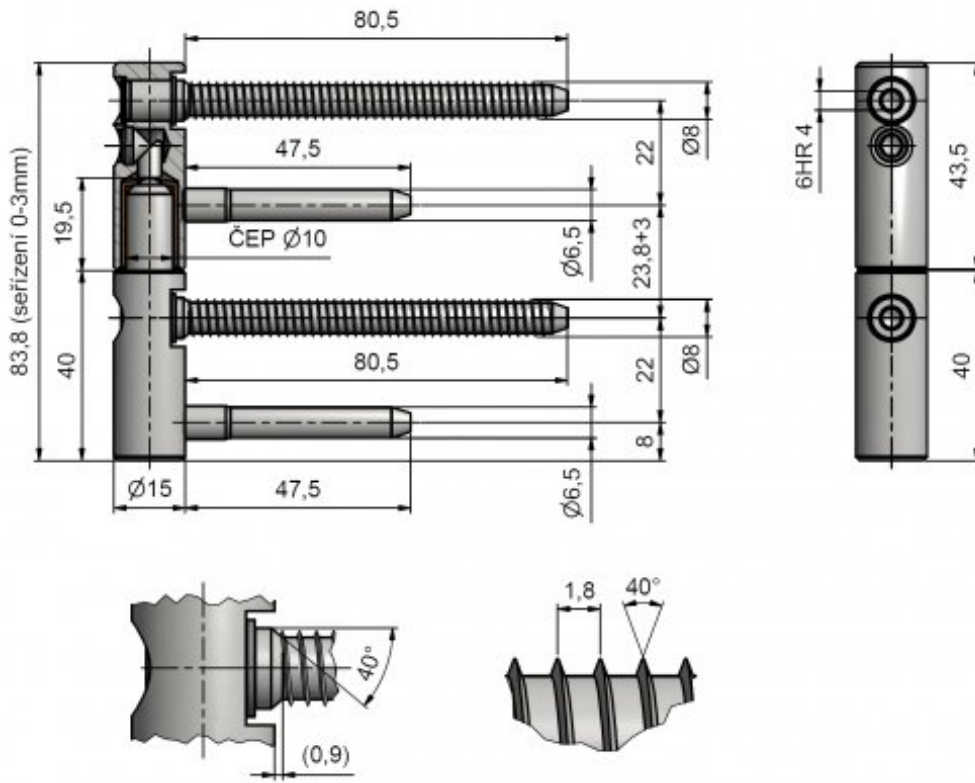

Usage:

Complete hinge TRIO PYRO adjustable in three directions.

The hinge is appropriate for fire protection testing. Warning: The fire-protection hinges have to be tested within the entire set, i.e., together with the door and the frame!

There is a possibility to decorate hinge by caps.

Basic info:

Catalogue number: 5449

Properties:

Load: 40.00

Fire resistance: yes (appropriate for fire protection testing)

Main material: steel

Type of hinge: Complete hinge

Door : Interior

Orientation of door (window): For right and left door (frame)

According to door execution: Rebate

According to material of door leaf: Wood

According to doorframe: Solid wood

Gripping: Screw in

Diameter of bolt rivet(s): Special screw-thread into wood $\varnothing 8$

Bolt(s) length: 80,5 mm

Plug high: 19,5 mm

Drawing:

TKZ Polná, spol. s r.o., Zahradní 572, 588 13 POLNÁ, CZ
ID: 49973819, **TID:** CZ49973819, **e-mail:** export@tkz.cz
tel:+420 567 155 271(273), **mobile:** +420 725 251 002
www.tkz.cz