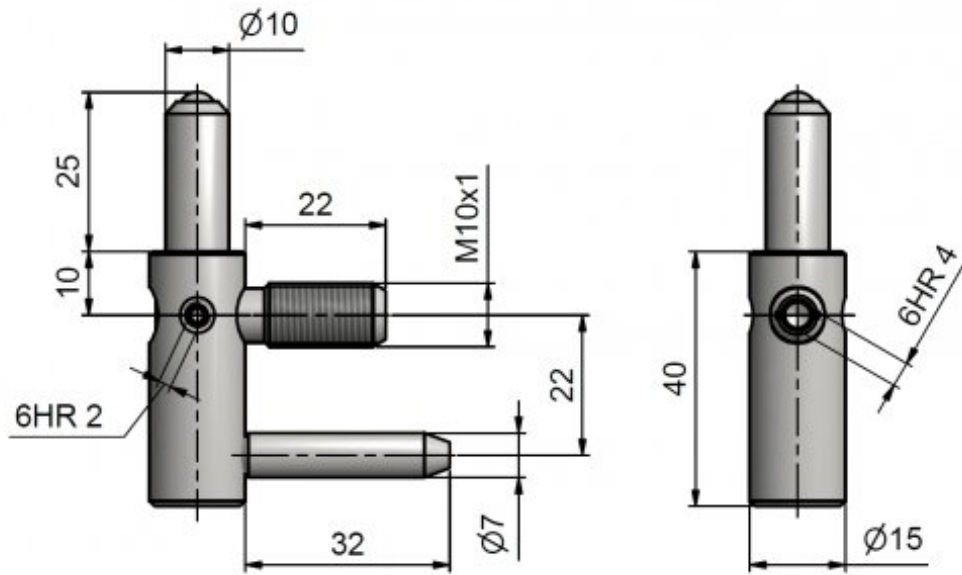

Usage:

Lower part of TRIO 15 with security device against screwing off. Complete hinge (with VD TRIO) is adjustable in three directions.

Basic info:

Catalogue number: 5894

Properties:

Load: 40.00

Fire resistance: no

Main material: Alloy ZAMAK and steel

Type of hinge: Lower part

Door : Interior

Orientation of door (window): For right and left door (frame)

According to door execution: Rebate

According to doorframe: Metal

Gripping lower part: Into fixing element

Diameter of bolt rivet(s): M10x1

Bolt(s) length: 22 mm

Plug high: 25 mm

Drawing:

Available variants:

	Code	Type	Package
	58940530	Blue zinc	50 pcs
	58943700	Nickel shiny	50 pcs