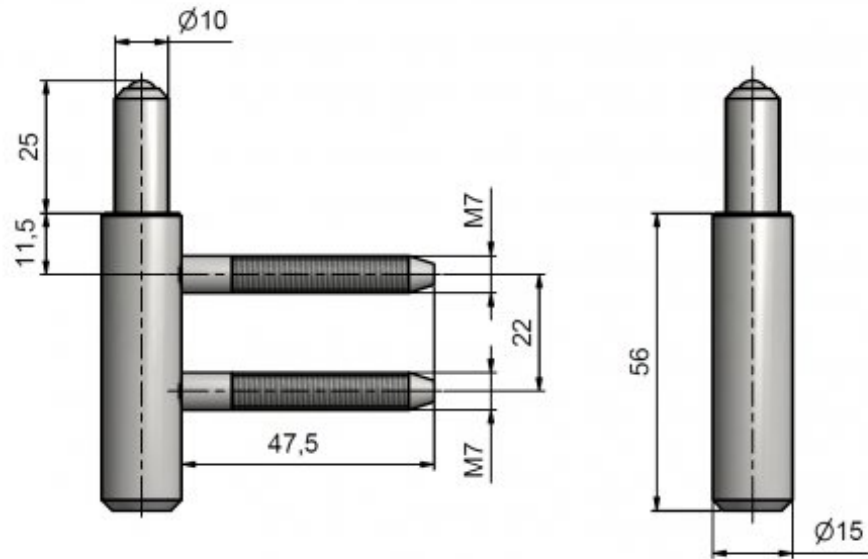

Usage:

Usage: Lower part of hinge TRIO for wooden casing. Hinge is suitable into hinge liner 22/7. Complete hinge is adjustable in three directions. There is a possibility to use decorative caps on hinges.

Basic info:

Catalogue number: 5422

Properties:

Load: 40.00

Fire resistance: no

Main material: steel

Type of hinge: Lower part

Door : Interior

Orientation of door (window): For right and left door (frame)

According to door execution: Rebate

According to doorframe: Wooden casing

Gripping lower part: Into fixing element

Diameter of bolt rivet(s): M7

Bolt(s) length: 47,5 mm

Plug high: 25 mm

Drawing:

Available variants:

	Code	Type	Package
	54220530	Blue zinc	40 pcs

The owner of this website processes the cookies required for the functionality of the website, analytical purposes and marketing. More information [×](#)