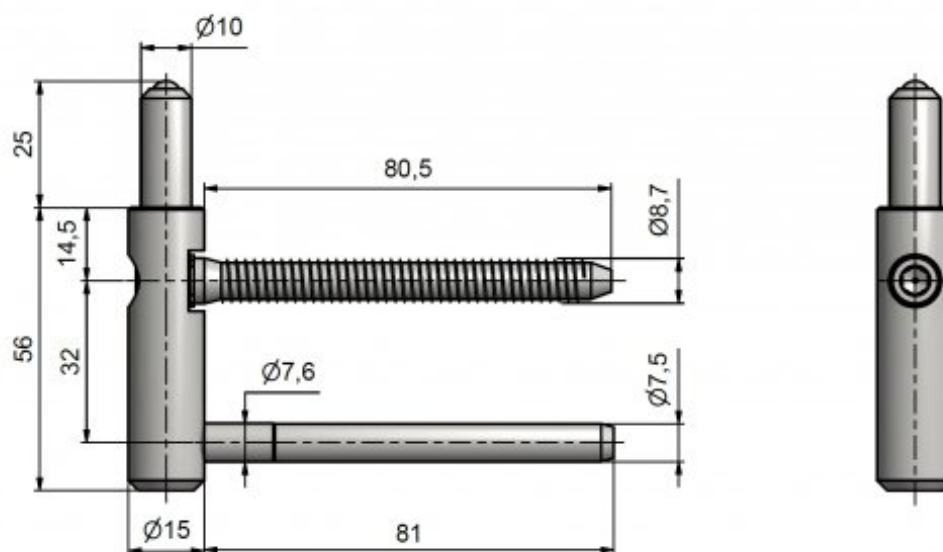

Usage:

Lower part of hinge TRIO for wooden frame.

The hinge is appropriate for fire protection testing. Warning: The fire-protection hinges have to be tested within the entire set, i.e., together with the door and the frame!

Hinge is adjustable in three directions. There is a possibility to use decorative caps on hinges.

Basic info:

Catalogue number: 5429

Properties:

Load: 45.00

Fire resistance: yes (appropriate for fire protection testing)

Main material: steel

Type of hinge: Lower part

Door : Interior

Orientation of door (window): For right and left door (frame)

According to door execution: Rebate

According to doorframe: Solid wood

Gripping lower part: Screw in

Diameter of bolt rivet(s): Special screw-thread into wood \varnothing 8.7

Bolt(s) length: 80,5 mm

Plug high: 25 mm

Drawing:

Available variants:

	Code	Type	Package
	54290510	Yellow zinc	25 pcs
	54290530	Blue zinc	25 pcs