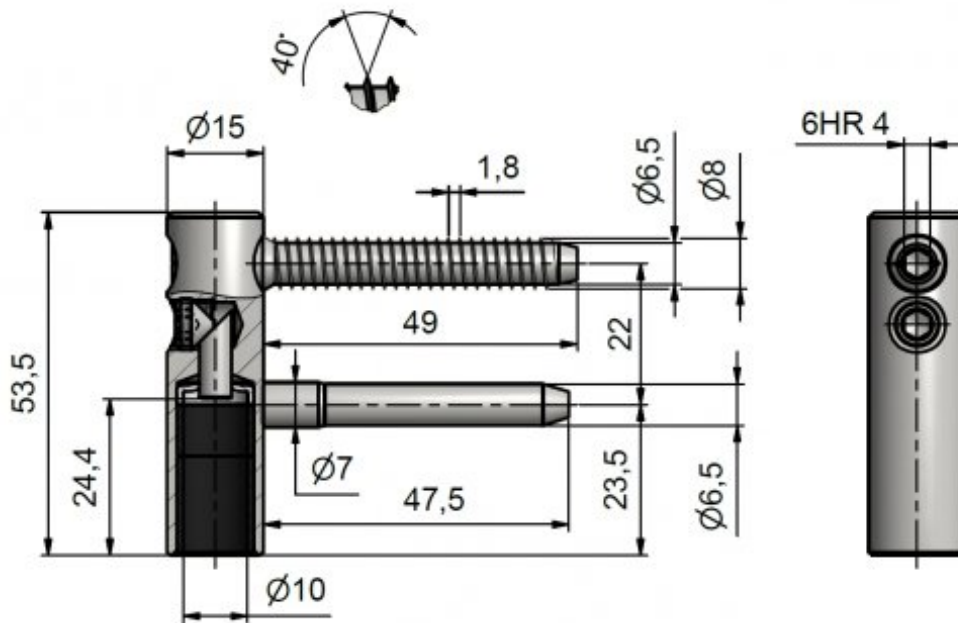

Load: 40.00

Fire resistance: no

Main material: steel

Type of hinge: Upper part

Door : Interior

Orientation of door (window): For right and left door (frame)

According to door execution: Rebate

According to material of door leaf: Wood

Gripping upper part: Screw in

Diameter of bolt rivet(s): Special screw-thread into wood $\varnothing 8$

Bolt(s) length: 49 mm

Drawing:

Available variants:

	Code	Type	Package
	69780510	Yellow zinc	50 pcs
	69780530	Blue zinc	50 pcs