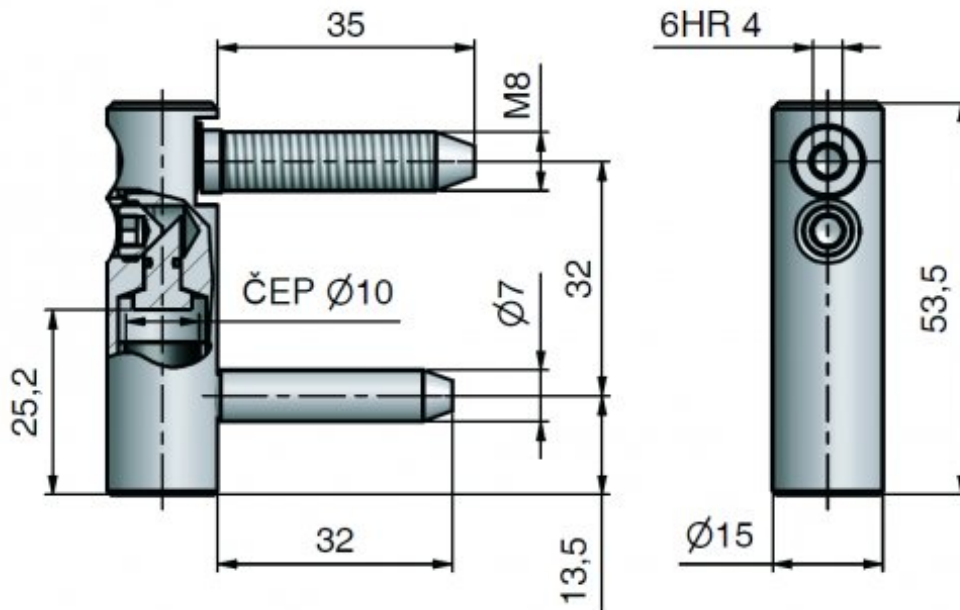

### Properties:

**Load:** 40.00

**Fire resistance:** no

**Main material:** steel

**Type of hinge:** Upper part

**Door :** Interior, Object

**Orientation of door (window):** For right and left door (frame)

**According to door execution:** Rebate

**According to material of door leaf:** Wood, Metal

**Gripping upper part:** Screw in

**Diameter of bolt rivet(s):** M8

**Bolt(s) length:** 35 mm

Drawing:

Available variants:

	Code	Type	Package
	69540510	Yellow zinc	100 pcs
	69540530	Blue zinc	100 pcs
	69540700	Nickel shiny	100 pcs