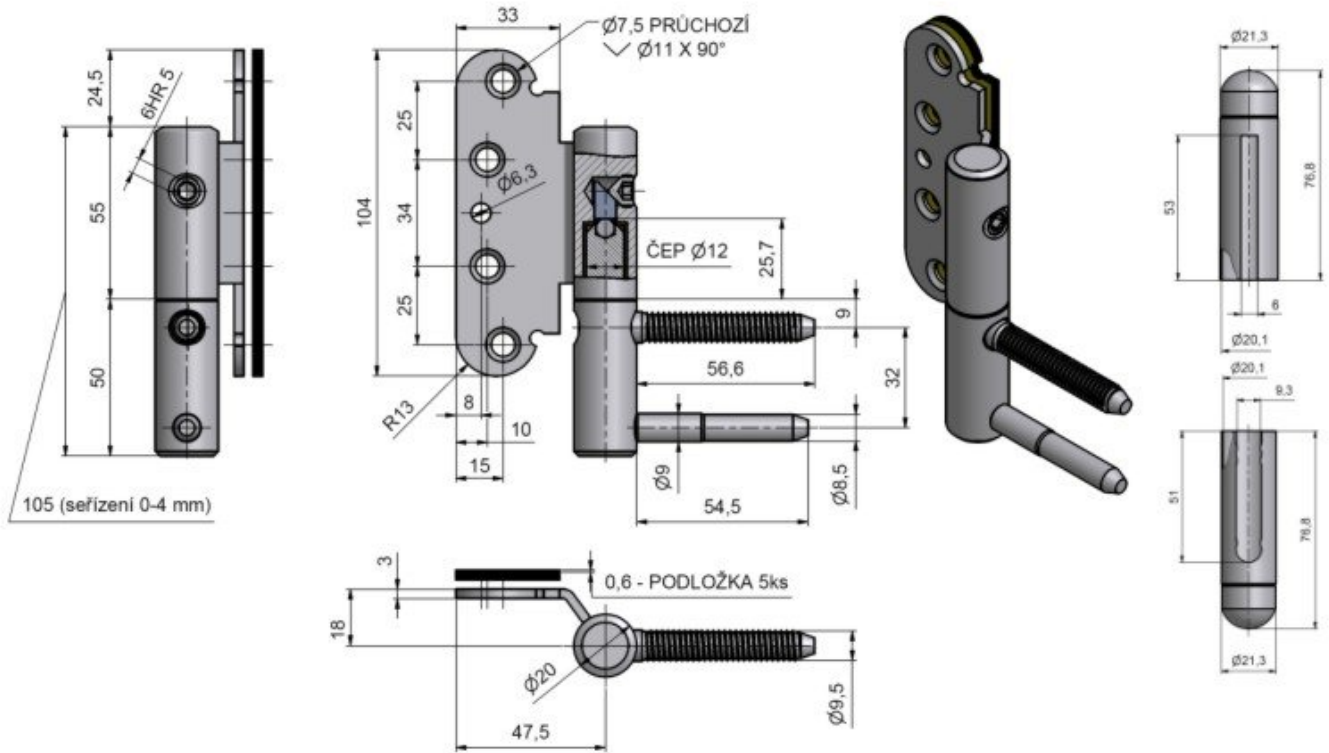

Usage:

Set of 3 hinges and 6 decorative metal caps in the same surface. Part of set is 12 screws for screwing upper part in. Hinges are adjustable in 3 directions. Caps are only put on upper and lower part of hinge.

Properties:

Load: 45.00

Fire resistance: yes (appropriate for fire protection testing)

Main material: steel

Type of hinge: Complete hinge

Door : Exterior

Orientation of door (window): For left door (frame)

According to door execution: Non rebated

According to material of door leaf: Wood

According to doorframe: Solid wood

Gripping upper part: Screw on

Gripping lower part: Screw in

Diameter of bolt rivet(s): Special screw-thread into wood $\varnothing 8$

Bolt(s) length: 57 mm

Plug high: 25,7 mm

Door hinge TRIO 20 BP UR61 L S3:

Available variants:

	Code	Type	Package
	55792700	Nickel shiny Action	1x set(s)
	55792D00	Nickel satén Action	1x set(s)

left door:

The owner of this website processes the cookies required for the functionality of the website, analytical purposes and marketing. More information [×](#)