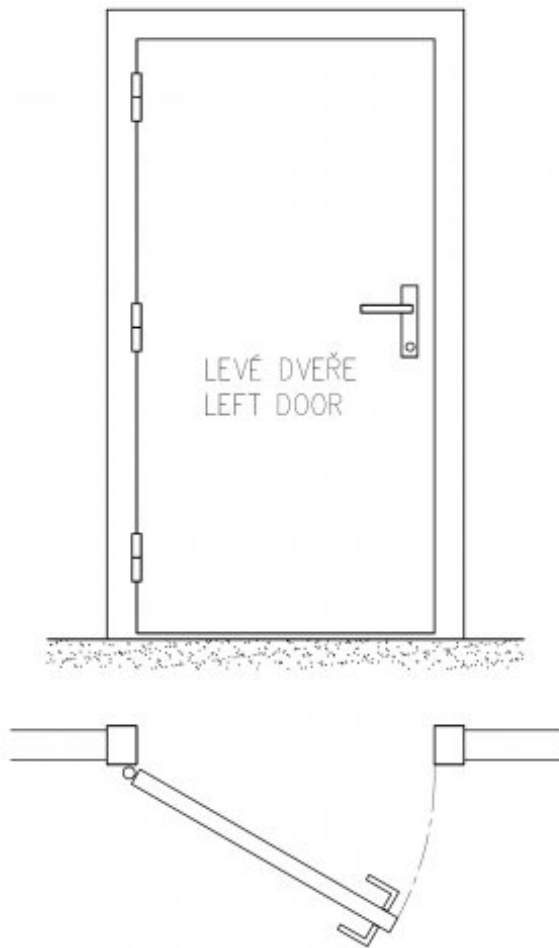

Usage:

Set of 3 hinges and 6 decorative metal caps in the same surface. Part of set is 12 screws for screwing upper part in. Hinges are adjustable in 3 directions. Caps are only put on upper and lower part of hinge.

Properties:

Load: 45.00

Fire resistance: yes (appropriate for fire protection testing)

Main material: steel

Type of hinge: Complete hinge

Door : Exterior

Orientation of door (window): For left door (frame)

According to door execution: Non rebated

According to material of door leaf: Wood

According to doorframe: Solid wood

Gripping upper part: Screw on

Gripping lower part: Screw in

Diameter of bolt rivet(s): Special screw-thread into wood $\varnothing 8$

Bolt(s) length: 57 mm

Plug high: 25,7 mm

Door hinge TRIO 20 BP UR61 L S3:

Available variants:

	Code	Type	Package
	55792700	Nickel shiny Action	1x set(s)
	55792D00	Nickel satén Action	1x set(s)

left door:

The owner of this website processes the cookies required for the functionality of the website, analytical purposes and marketing. More information [×](#)