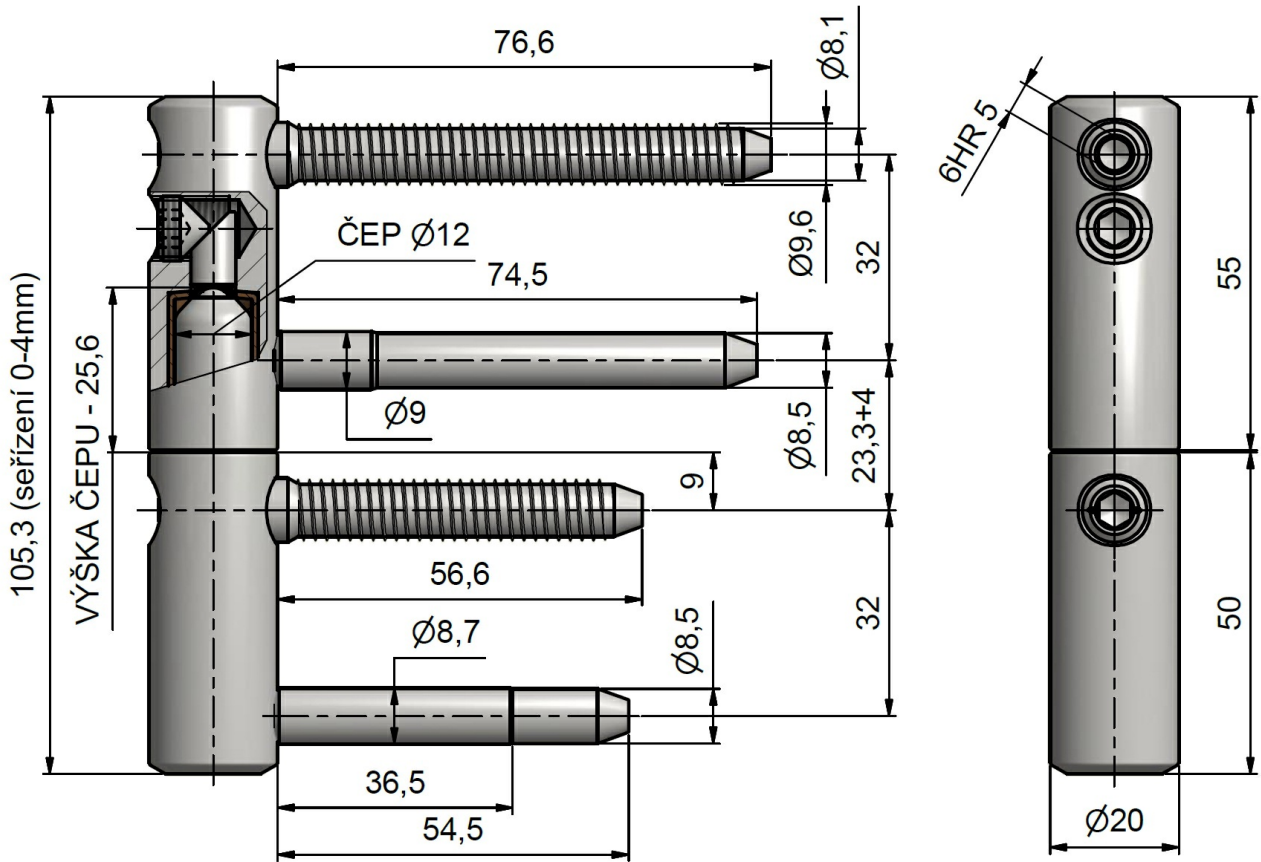

### Properties:

**Load:** 50.00

**Fire resistance:** yes (appropriate for fire protection testing)

**Main material:** steel

**Type of hinge:** Complete hinge

**Door :** Exterior

**Orientation of door (window):** For right and left door (frame)

**According to door execution:** Rebate

**According to material of door leaf:** Wood

**According to doorframe:** Solid wood

**Gripping:** Screw in

**Diameter of bolt rivet(s):** Special screw-thread into wood  $\varnothing$  9.6

**Plug high:** 25,6 mm

Drawing:

Available variants:

	Code	Type	Package
	96615510	Yellow zinc	10 pcs
	96615530	Blue zinc	10 pcs

The owner of this website processes the cookies required for the functionality of the website, analytical purposes and marketing. More information [×](#)