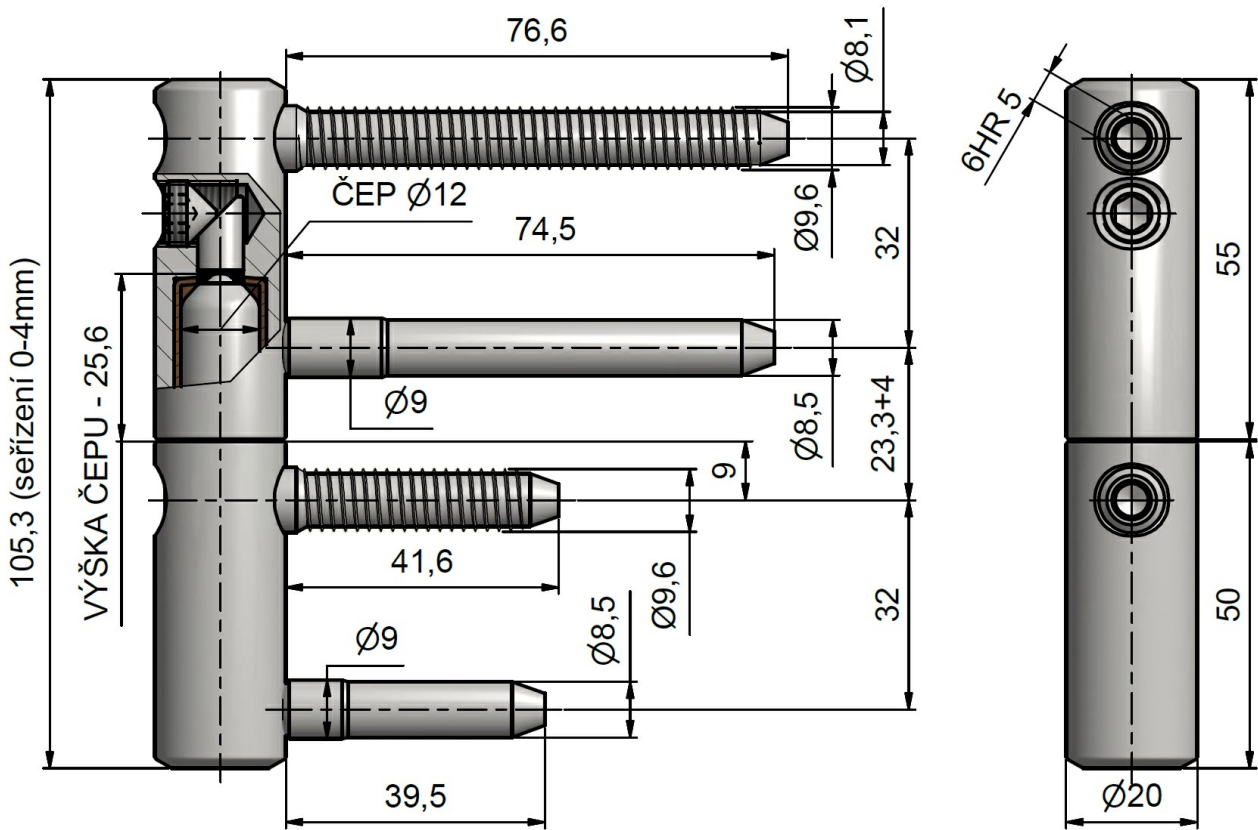

Hinge can be amended by decorative caps.

Basic info:

Catalogue number: 9660

Properties:

For product variants on sale click here [↘](#)

Load: 50.00

Fire resistance: yes (appropriate for fire protection testing)

Main material: steel

Type of hinge: Complete hinge

Door : Exterior

Orientation of door (window): For right and left door (frame)

According to door execution: Rebate

According to material of door leaf: Wood

According to doorframe: Solid wood

Gripping: Screw in

Diameter of bolt rivet(s): Special screw-thread into wood \varnothing 9.6

Plug high: 25,7 mm

Drawing:

TKZ Polná, spol. s r.o., Zahradní 572, 588 13 POLNÁ, CZ
ID: 49973819, TID: CZ49973819, e-mail: export@tkz.cz
tel:+420 567 155 271(273), mobile: +420 725 251 002
www.tkz.cz