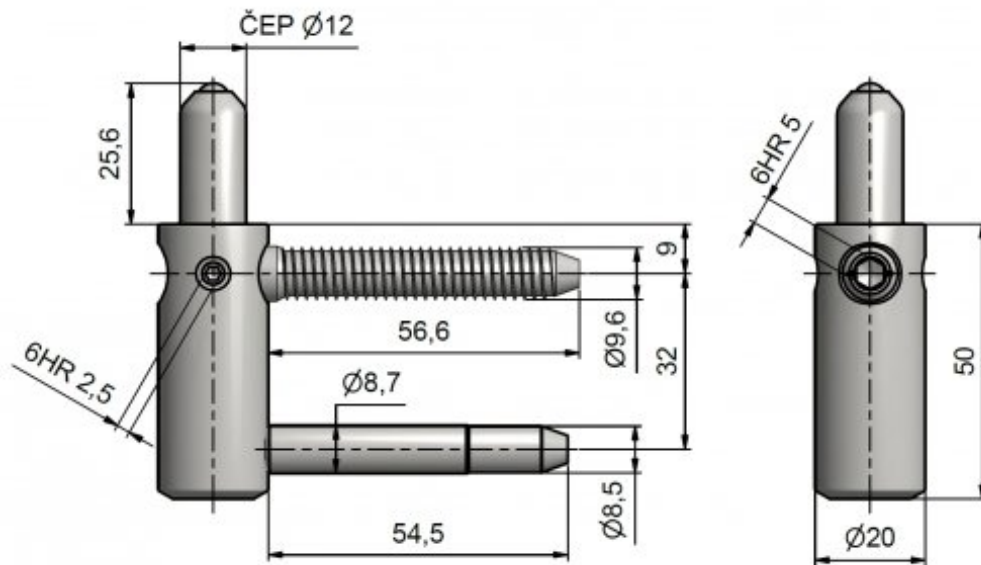

### Usage:

Usage: Lower part hinge TRIO 20 + upper part adjustable in three directions. Diameter pin 12 mm. There is a possibility to use ABS and metal caps on hinges.

### Properties:

**Load:** 50.00

**Fire resistance:** no

**Main material:** steel

**Type of hinge:** Lower part

**Door :** Exterior

**Orientation of door (window):** For right and left door (frame)

**According to door execution:** Rebate

**According to doorframe:** Solid wood

**Gripping lower part:** Screw in

**Diameter of bolt rivet(s):** Special screw-thread into wood  $\varnothing$  9.6

**Bolt(s) length:** 56,6 mm

**Plug high:** 25,6 mm

Drawing:

Available variants:

	Code	Type	Package
	59045510	Yellow zinc	20 pcs
	59045530	Blue zinc	20 pcs

The owner of this website processes the cookies required for the functionality of the website, analytical purposes and marketing. More information [×](#)