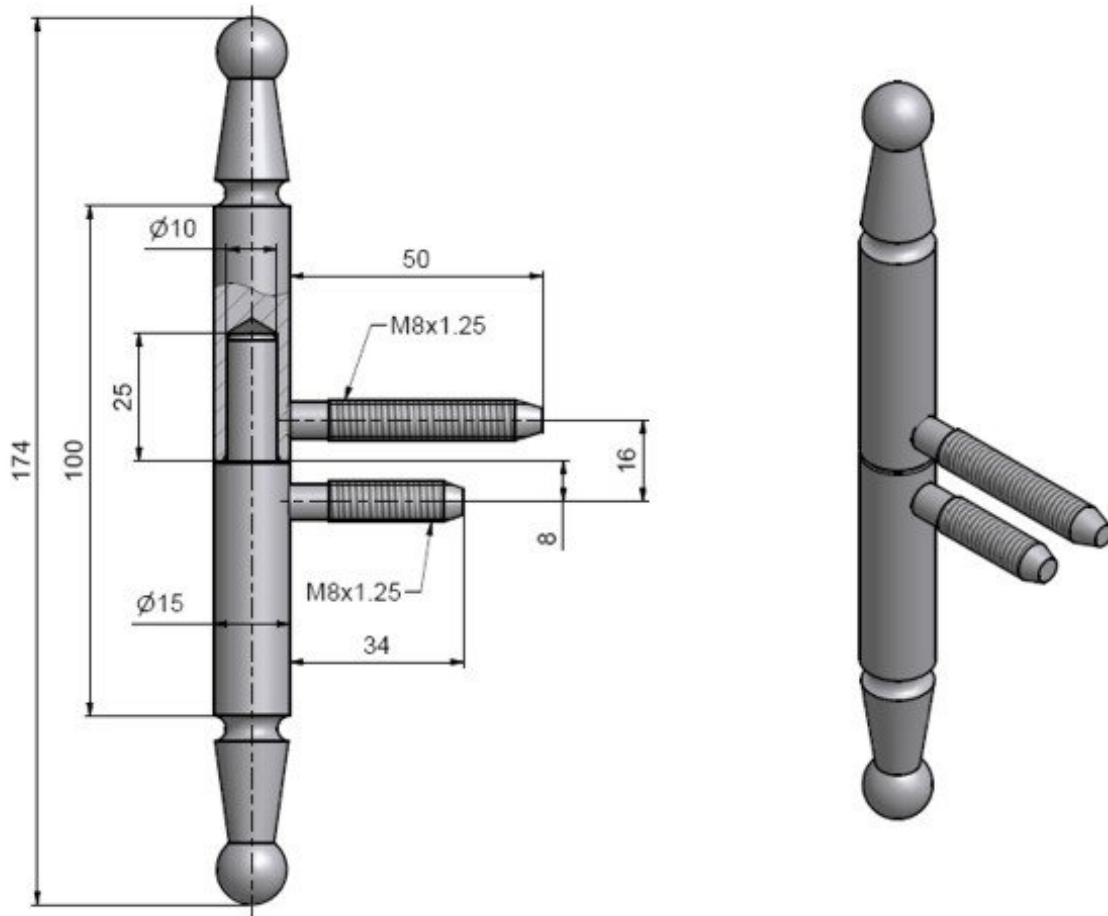

Usage:

Door hinge to screw into wooden rebated doors and wooden frame.

Basic info:

Catalogue number: 9090

Properties:

Load: 20.00

Fire resistance: no

Main material: steel

Type of hinge: Complete hinge

Door : Interior

Orientation of door (window): For right and left door (frame)

According to door execution: Rebate

According to material of door leaf: Wood

According to doorframe: Solid wood

Gripping: Screw in

Diameter of bolt rivet(s): M8

Plug high: 25 mm

Door hinge 15x100 UR01:

Available variants:

	Code	Type	Package
	90900530	Brass plated	50 pcs
	90902000	Without surface finish	50 pcs
	90902890	Brass plated	50 pcs
	90902B90	Old brass	50 pcs
	90903340	Black lacquer RAL9005	50 pcs
	909033C0	White lacquered RAL9010	50 pcs