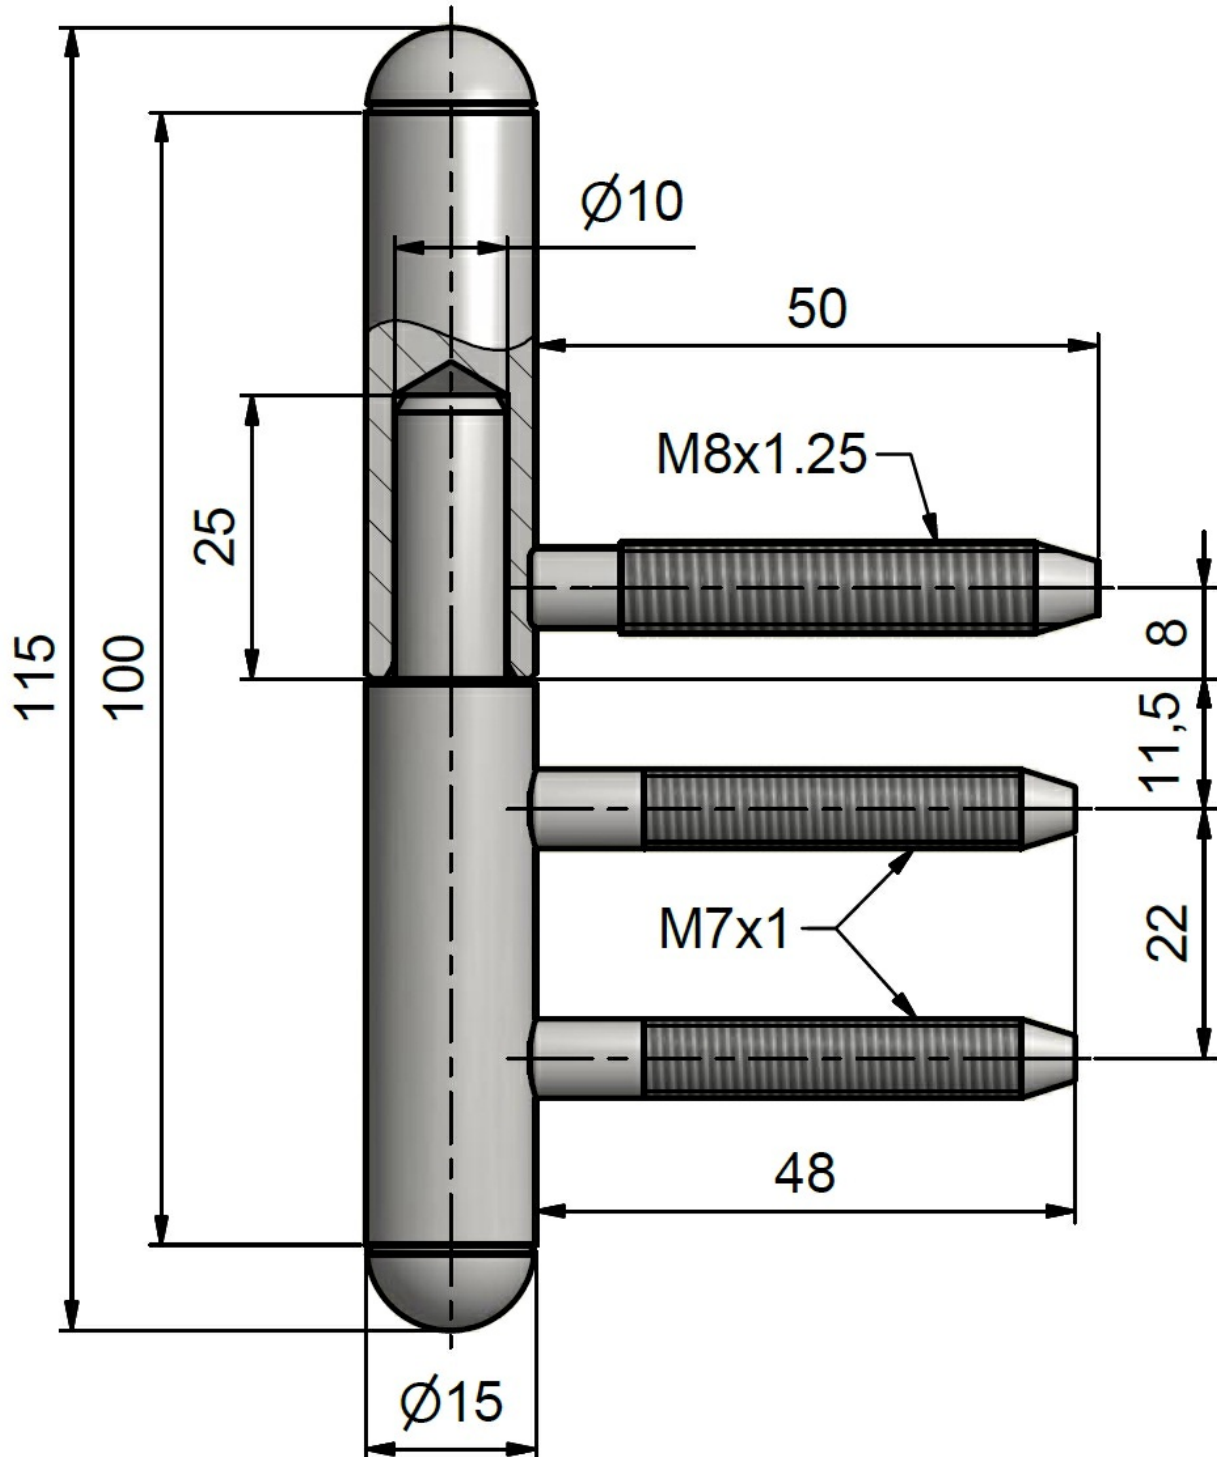

Usage:

Door hinge to screw into wooden rebated doors and woden casing frame. Surface finish - upon request.

Basic info:

Catalogue number: 9095

Properties:

Load: 20.00

Fire resistance: no

Main material: steel

Type of hinge: Complete hinge

Door : Interior

Orientation of door (window): For right and left door (frame)

According to door execution: Rebate

According to material of door leaf: Wood

According to doorframe: Wooden casing

Gripping upper part: Screw in

Gripping lowwer part: Into fixing element

Diameter of bolt rivet(s): M7 a M8

Plug high: 25 mm

Drawing:

TKZ Polná, spol. s r.o., Zahradní 572, 588 13 POLNÁ, CZ
ID: 49973819, **TID:** CZ49973819, **e-mail:** export@tkz.cz
tel:+420 567 155 271(273), **mobile:** +420 725 251 002
www.tkz.cz