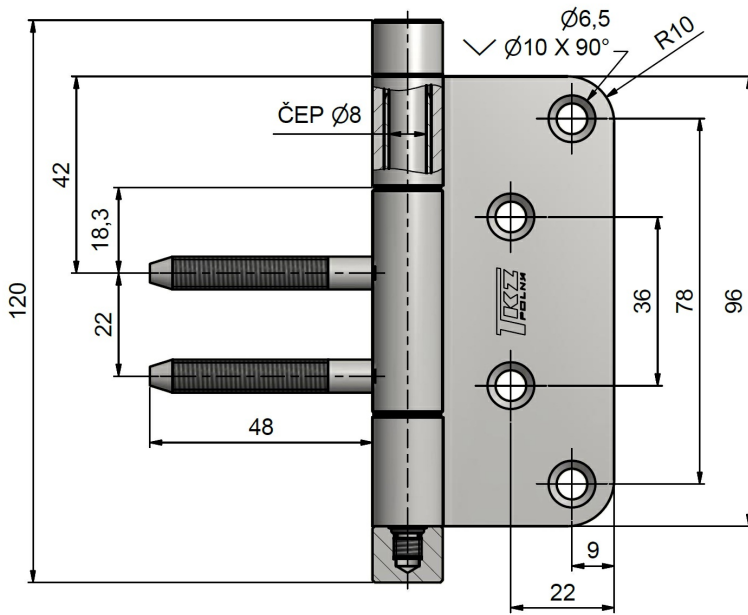

## Properties:

**Load:** 30.00

**Fire resistance:** no

**Main material:** nerez

**Type of hinge:** Complete hinge

**Door :** Interior

**Orientation of door (window):** For right and left door (frame)

**According to door execution:** Non rebated

**According to material of door leaf:** Wood

**According to doorframe:** Wooden casing

**Gripping upper part:** Screw on

**Gripping middle part:** Into fixing element

**Gripping lower part:** Screw on

**Diameter of bolt rivet(s):** M7

**Bolt(s) length:** 48 mm

**We recommend used:** Screws of  $\varnothing$  4 mm minimum length 40 mm

Door hinge 15x96 22/M7 BP TUKAN stainless steel:

Available variants:

	Code	Type	Package
	55696000	Without surface finish	50 pcs
	55691000	Brushed	50 pcs