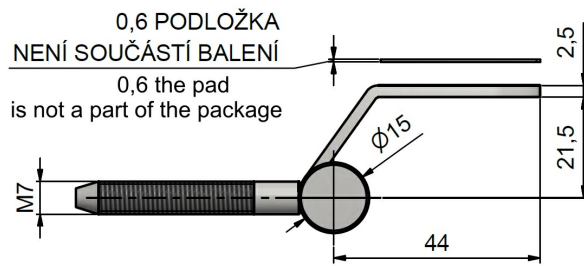

Door hinge 15x96 22/M7 BP TUKAN stainless steel: