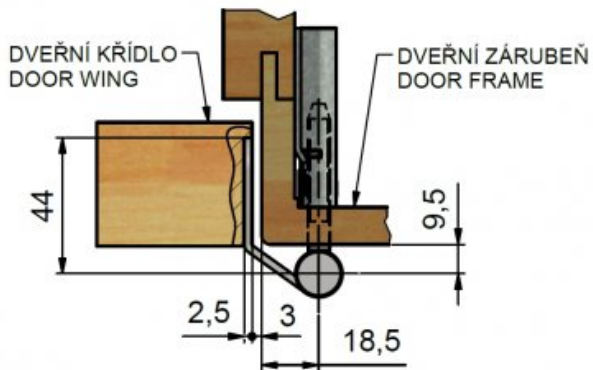

hinge forging:

The owner of this website processes the cookies required for the functionality of the website, analytical purposes and marketing. More information [×](#)