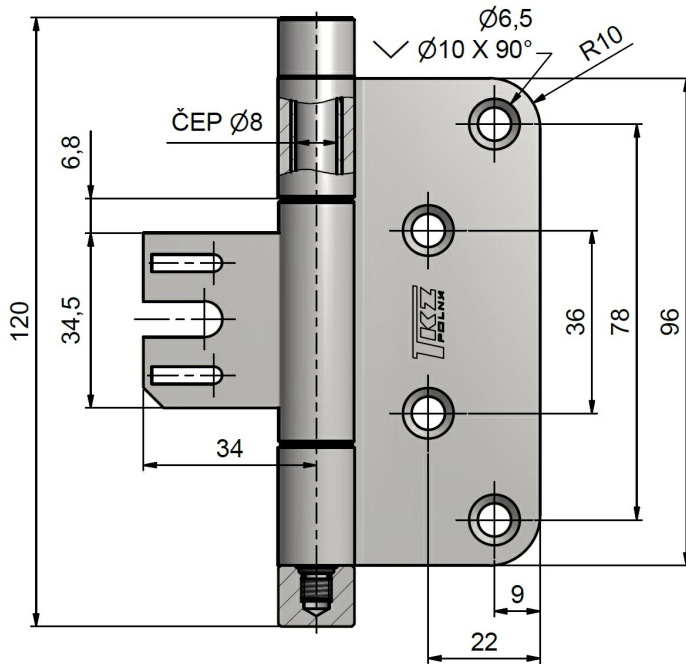

Basic info:

Catalogue number: 5583

Properties:

Load: 30.00

Fire resistance: no

Main material: Steel

Type of hinge: Complete hinge

Door : Interior

Orientation of door (window): For right and left door (frame)

According to door execution: Non rebated

According to material of door leaf: Wood

According to doorframe: Metal

Gripping upper part: Screw on

Gripping middle part: Into fixing element

Gripping lower part: Screw on

We recommend used: Screws of \varnothing 4 mm minimum length 40 mm

Door hinge 15x96 OZ34 BP TUKAN:

Available variants:

	Code	Type	Package
	55838700	Nickel shiny	50 pcs
	55838D00	Nickel satin	50 pcs