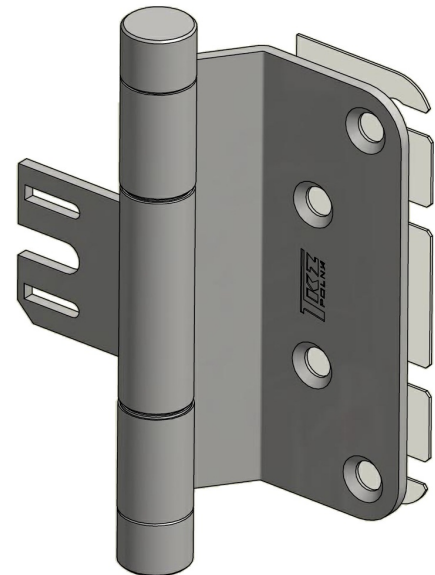

Usage:

Modern hinge for doors without rebate. For steel frame.

You can regulate „the motion of the hinge“ with 0,6 mm plastic pads. The pads are not a part of the package, you can order them separately – see related products.

Basic info:

Catalogue number: 5583

Properties:

Load: 30.00

Fire resistance: no

Main material: Steel

Type of hinge: Complete hinge

Door : Interior

Orientation of door (window): For right and left door (frame)

According to door execution: Non rebated

According to material of door leaf: Wood

According to doorframe: Metal

Gripping upper part: Screw on

Gripping middle part: Into fixing element

Gripping lower part: Screw on

We recommend used: Screws of \varnothing 4 mm minimum length 40 mm

Door hinge 15x96 OZ34 BP TUKAN:

Available variants:

	Code	Type	Package
	55838700	Nickel shiny	50 pcs
	55838D00	Nickel satin	50 pcs