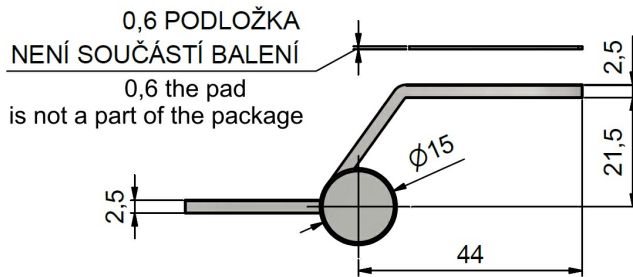

Door hinge 15x96 OZ34 BP TUKAN: