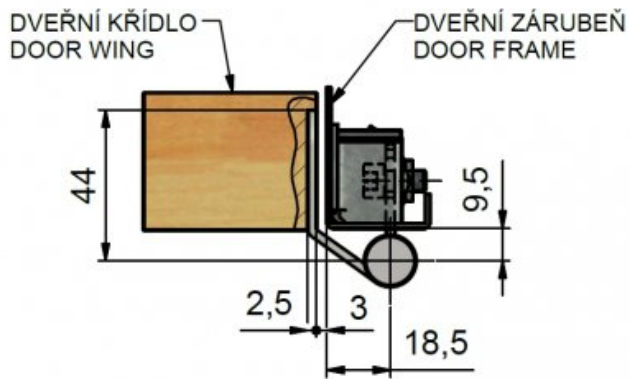

hinge forging:

The owner of this website processes the cookies required for the functionality of the website, analytical purposes and marketing. More information [×](#)