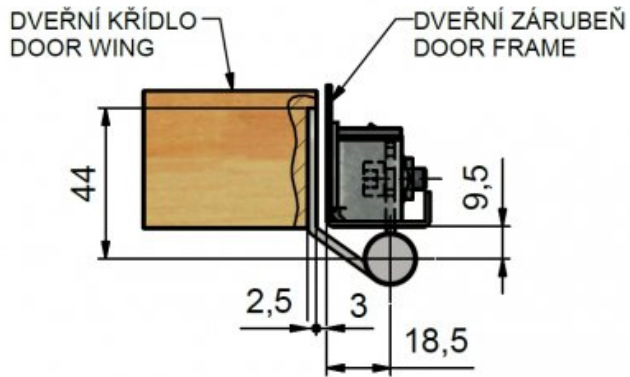

hinge forging:

The owner of this website processes the cookies required for the functionality of the website, analytical purposes and marketing. More information ☐