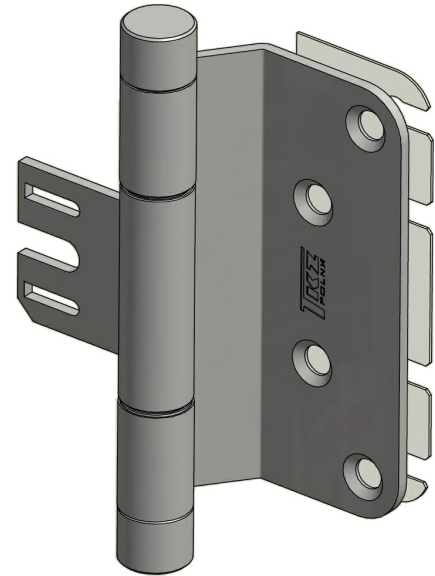

Usage:

Modern hinge for doors without rebate. For steel frame. Hinge is made of stainless steel.

You can regulate „the motion of the hinge“ with 0,6 mm plastic pads. The pads are not a part of the package, you can order them separately – see related products.

Basic info:

Catalogue number: 5584

Properties:

Load: 30.00

Fire resistance: no

Main material: nerez

Type of hinge: Complete hinge

Door : Interior

Orientation of door (window): For right and left door (frame)

According to door execution: Non rebated

According to material of door leaf: Wood

According to doorframe: Metal

Gripping upper part: Screw on

Gripping middle part: Into fixing element

Gripping lower part: Screw on

We recommend used: Screws of \varnothing 4 mm minimum length 40 mm

Door hinge 15x96 OZ34 TUKAN stainless steel:

Available variants:

	Code	Type	Package
	5584I000	Brushed	50 pcs