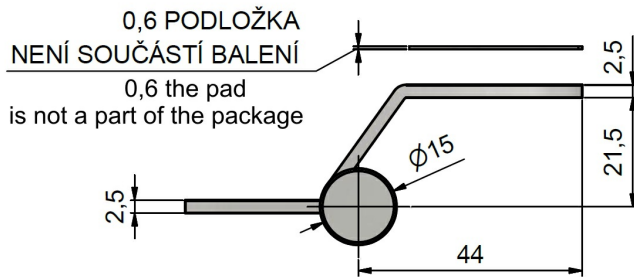

Door hinge 15x96 OZ34 TUKAN stainless steel: