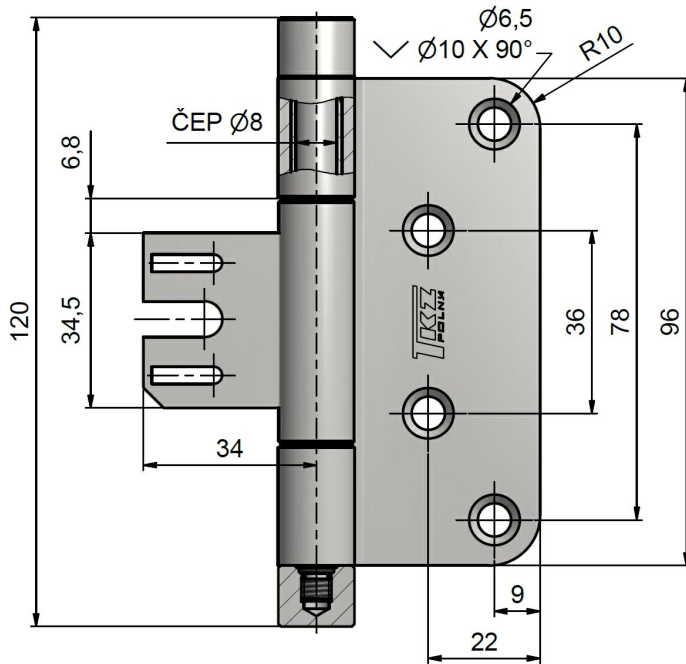

Basic info:

Catalogue number: 5584

Properties:

Load: 30.00

Fire resistance: no

Main material: nerez

Type of hinge: Complete hinge

Door : Interior

Orientation of door (window): For right and left door (frame)

According to door execution: Non rebated

According to material of door leaf: Wood

According to doorframe: Metal

Gripping upper part: Screw on

Gripping middle part: Into fixing element

Gripping lower part: Screw on

We recommend used: Screws of \varnothing 4 mm minimum length 40 mm

Door hinge 15x96 OZ34 TUKAN stainless steel:

Available variants:

	Code	Type	Package
	5584I000	Brushed	50 pcs