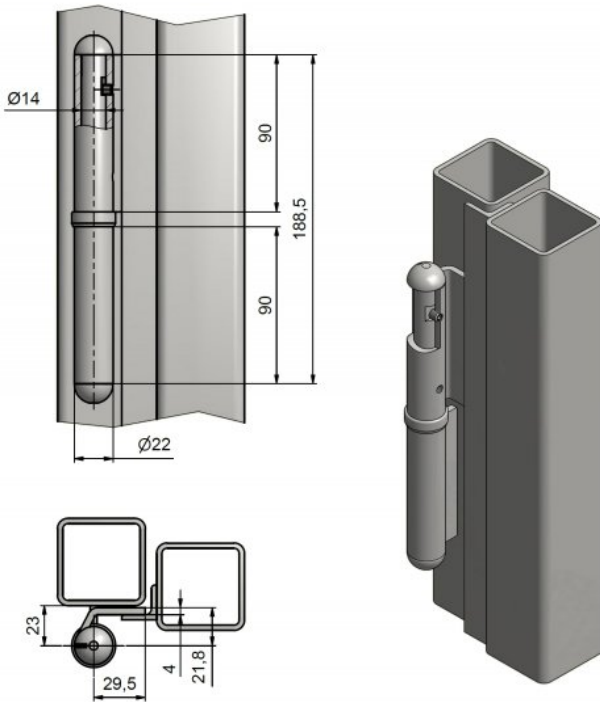

hinge forging:

The owner of this website processes the cookies required for the functionality of the website, analytical purposes and marketing. More information ✕