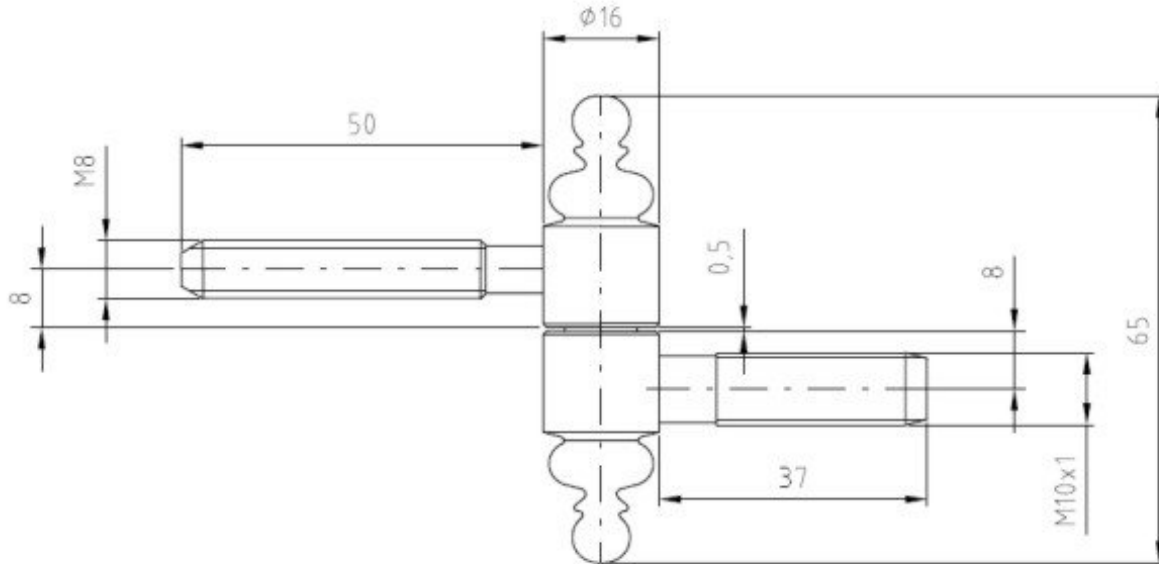

Usage:

Hinge for turning connection of interior door with half-groove and wooden frame. (into hinge holder M10x1) or steel frame (into hinge liner M10x1) Plug of the hinge is provided with decorative ending and is suitable especially for carved furniture.

Basic info:

Catalogue number: 9662

Properties:

For product variants on sale click here [↘](#)

Load: 20.00

Fire resistance: no

Main material: steel

Type of hinge: Complete hinge

Door : Interior

Orientation of door (window): For right and left door (frame)

According to door execution: Rebate

According to material of door leaf: Wood

According to doorframe: Wooden casing, Metal

Gripping upper part: Screw in

Gripping lower part: Into fixing element

Plug high: 18,7 mm

Door hinge 30 UR27 M10x1:

Available variants:

	Code	Type	Package
	96628700	Nickel Sale	50 pcs
	96628D00	Nickel satin Sale	50 pcs

The owner of this website processes the cookies required for the functionality of the website, analytical purposes and marketing. More information [×](#)