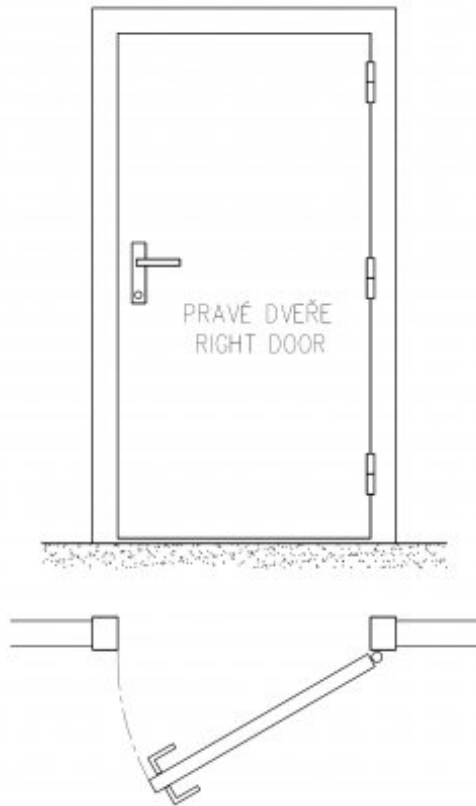

### Usage:

Door hinge for steel frame. Material is strengthen on 2,5 mm. This ensure higher load of hinge.

### Properties:

Load: 30.00

Fire resistance: no

Main material: steel

Type of hinge: Lower part

Orientation of door (window): For right door (frame)

According to door execution: Rebate

According to doorframe: Metal

Gripping: Weld

Plug high: 25 mm

Drawing:

Available variants:

	Code	Type	Package
	93560002	Without surface finish	100 pcs

right door:

The owner of this website processes the cookies required for the functionality of the website, analytical purposes and marketing. More information ✕