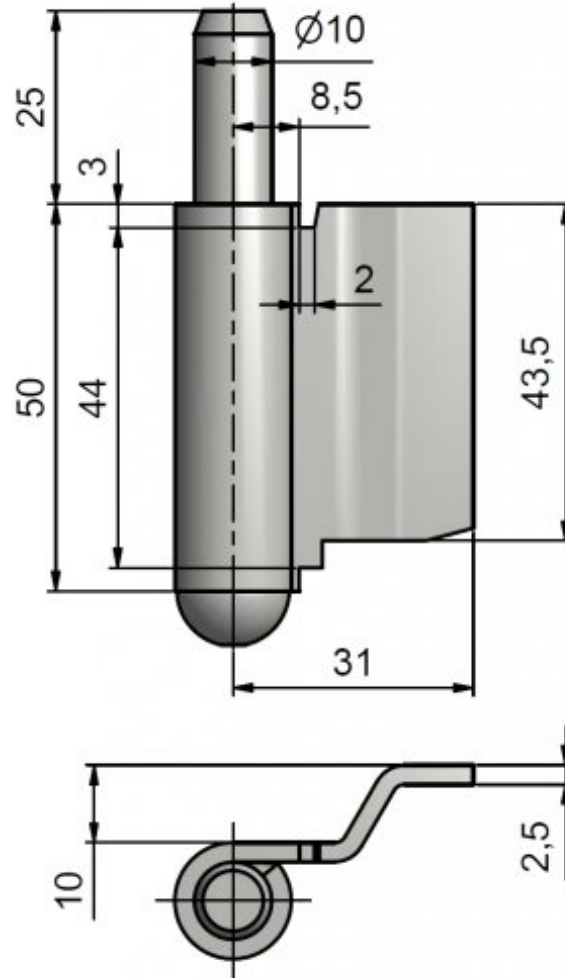

### Usage:

Door hinge for steel frame. Material is strengthen on 2,5 mm. This ensure higher load of hinge.

### Properties:

Load: 30.00

Fire resistance: no

Main material: steel

Type of hinge: Lower part

Orientation of door (window): For right door (frame)

According to door execution: Rebate

According to doorframe: Metal

Gripping: Weld

Plug high: 25 mm

Drawing:

Available variants:

	Code	Type	Package
	93560002	Without surface finish	100 pcs

right door:

The owner of this website processes the cookies required for the functionality of the website, analytical purposes and marketing. More information ✕