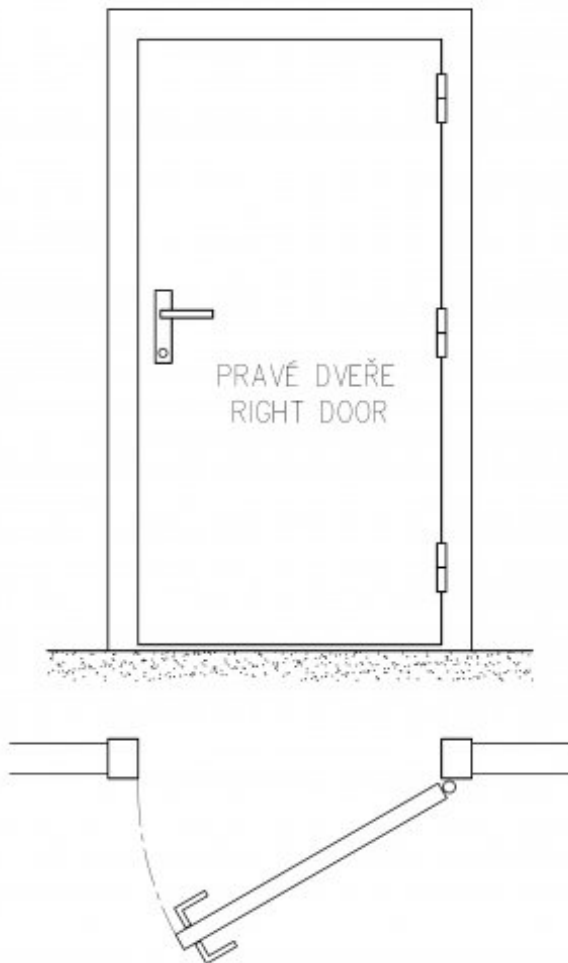

Usage:

For turning connection of rebated door with frame. Rivet secures against slipping door out of door frame, we recommend use for security doors.

There is a possibility to use decorative caps on hinges.

Basic info:

Catalogue number: 5458

Properties:

Load: 30.00

Fire resistance: no

Main material: steel

Type of hinge: Upper part

Door : Interior, Object

Orientation of door (window): For right door (frame)

According to door execution: Rebate

According to material of door leaf: Wood

Gripping: Screw on

We recommend used: Screws of \varnothing 5 mm minimum length 50 mm

	Code	Type	Package
	54580530	Blue zinc	25 pcs
	54580700	Nickel shiny	25 pcs

right door:

The owner of this website processes the cookies required for the functionality of the website, analytical purposes and marketing. More information [×](#)