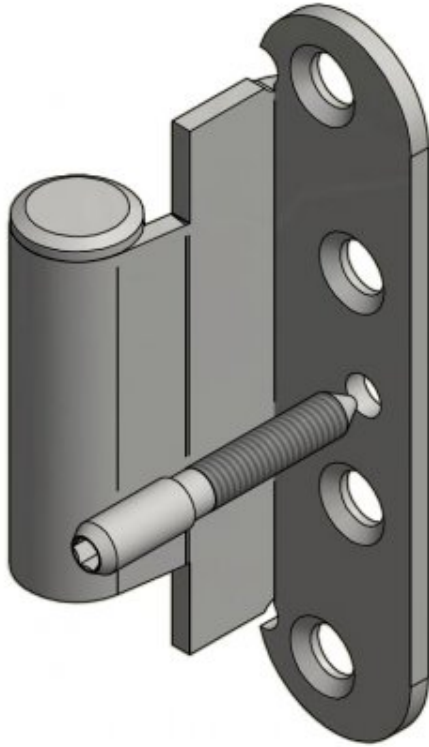

### Usage:

For turning connection of rebated door with frame. Thickness of material is 3 mm. Plug secures against slipping door out of door frame.

### Properties:

**Load:** 30.00

**Fire resistance:** no

**Main material:** Steel

**Type of hinge:** Upper part

**Door :** Exterior

**Orientation of door (window):** For right door (frame)

**According to door execution:** Rebate

**According to material of door leaf:** Wood

**Gripping upper part:** Screw on

**We recommend used:** Screws of  $\varnothing$  5 mm minimum length 50 mm

Drawing:

Available variants:

	Code	Type	Package
	93300530	Blue zinc	25 pcs
	93303700	Nickel shiny	25 pcs

Drawing:

right door:

The owner of this website processes the cookies required for the functionality of the website, analytical purposes and marketing. More information [×](#)