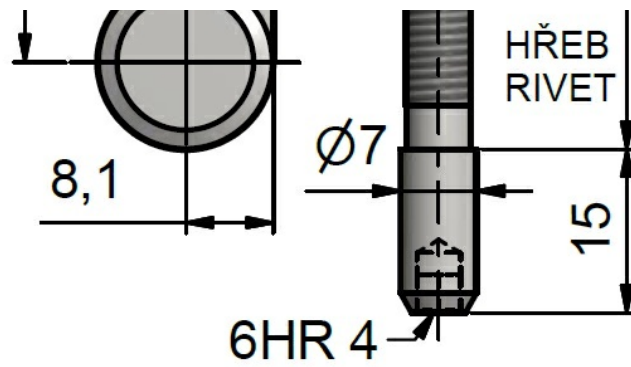

### Properties:

**Load:** 30.00

**Fire resistance:** no

**Main material:** Steel

**Type of hinge:** Upper part

**Door :** Exterior

**Orientation of door (window):** For right door (frame)

**According to door execution:** Rebate

**According to material of door leaf:** Wood

**Gripping upper part:** Screw on

**We recommend used:** Screws of  $\varnothing$  5 mm minimum length 50 mm

Drawing:

Available variants:

	Code	Type	Package
	93300530	Blue zinc	25 pcs
	93303700	Nickel shiny	25 pcs