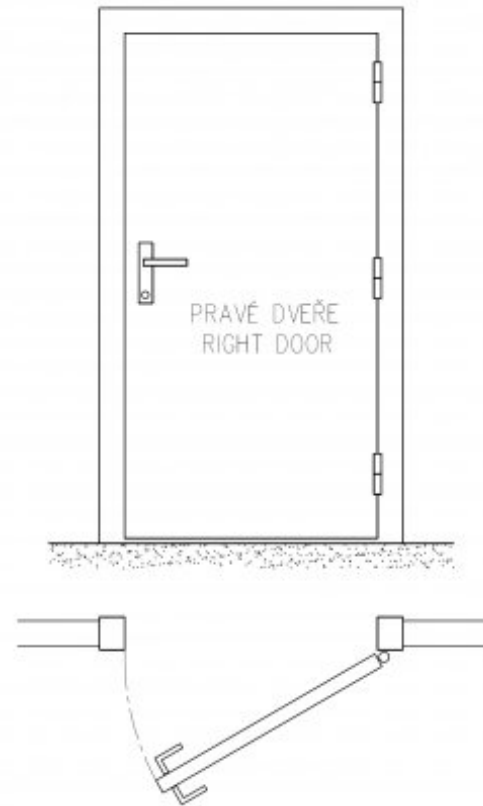

### Usage:

For turning connection of rebated door with frame. Thickness of material is 3 mm. Plug secures against slipping door out of door frame.

### Properties:

**Load:** 30.00

**Fire resistance:** no

**Main material:** Steel

**Type of hinge:** Upper part

**Door :** Exterior

**Orientation of door (window):** For right door (frame)

**According to door execution:** Rebate

**According to material of door leaf:** Wood

**Gripping upper part:** Screw on

**We recommend used:** Screws of  $\varnothing$  5 mm minimum length 50 mm

Drawing:

Available variants:

	Code	Type	Package
	93300530	Blue zinc	25 pcs
	93303700	Nickel shiny	25 pcs

Drawing:

right door:

The owner of this website processes the cookies required for the functionality of the website, analytical purposes and marketing. More information [×](#)