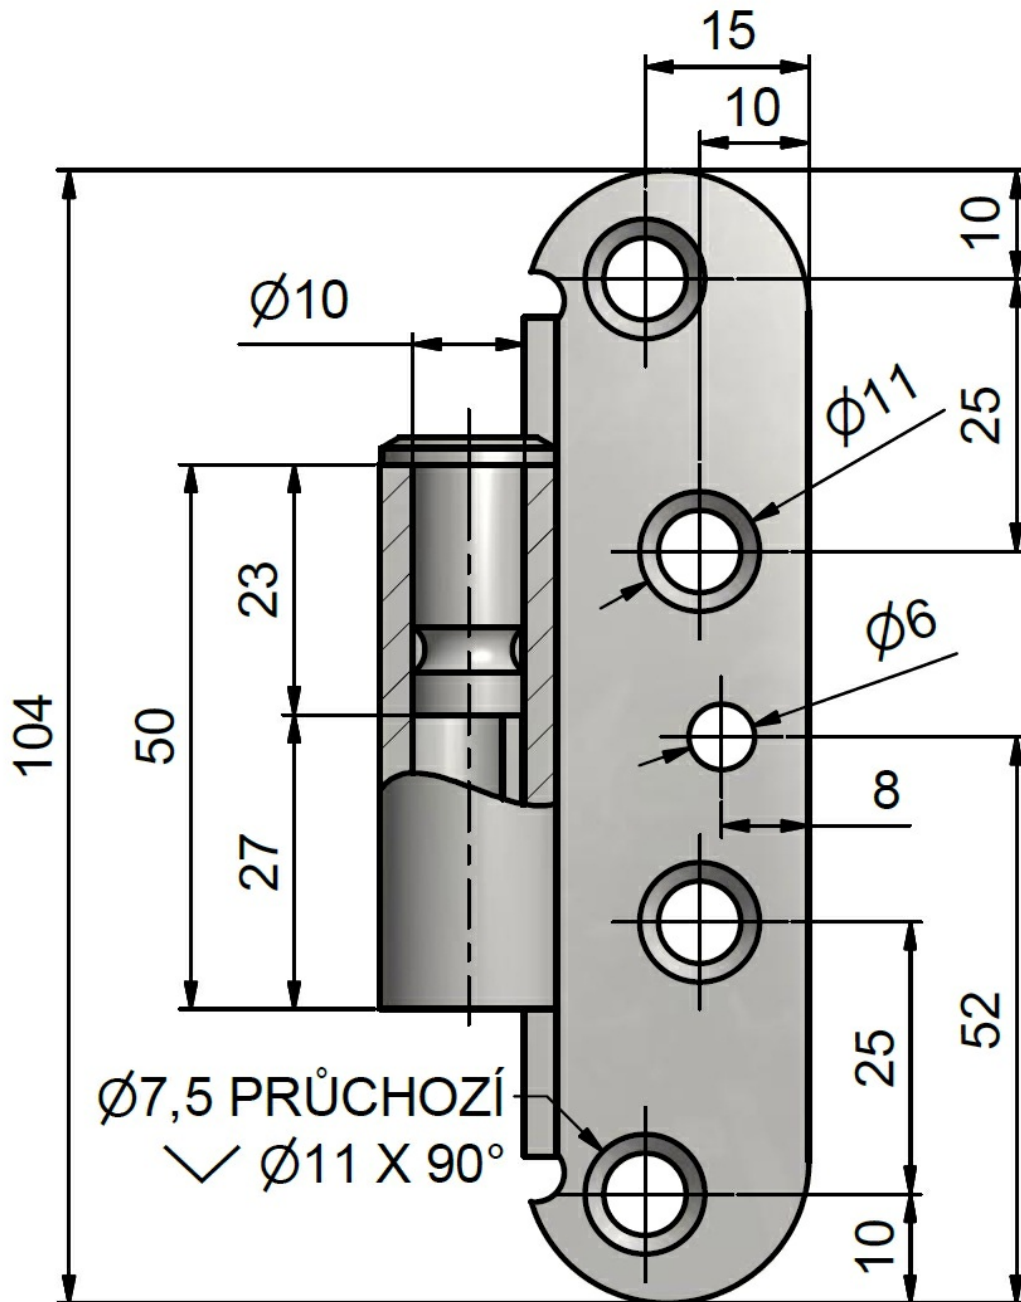

### Usage:

For turning connection of rebated door with frame. Thickness of material is 3 mm. Plug secures against slipping door out of door frame.

### Properties:

**Load:** 30.00

**Fire resistance:** no

**Main material:** Steel

**Type of hinge:** Upper part

**Door :** Exterior

**Orientation of door (window):** For right door (frame)

**According to door execution:** Rebate

**According to material of door leaf:** Wood

**Gripping upper part:** Screw on

**We recommend used:** Screws of  $\varnothing$  5 mm minimum length 50 mm

Drawing:

Available variants:

	Code	Type	Package
	93300530	Blue zinc	25 pcs
	93303700	Nickel shiny	25 pcs