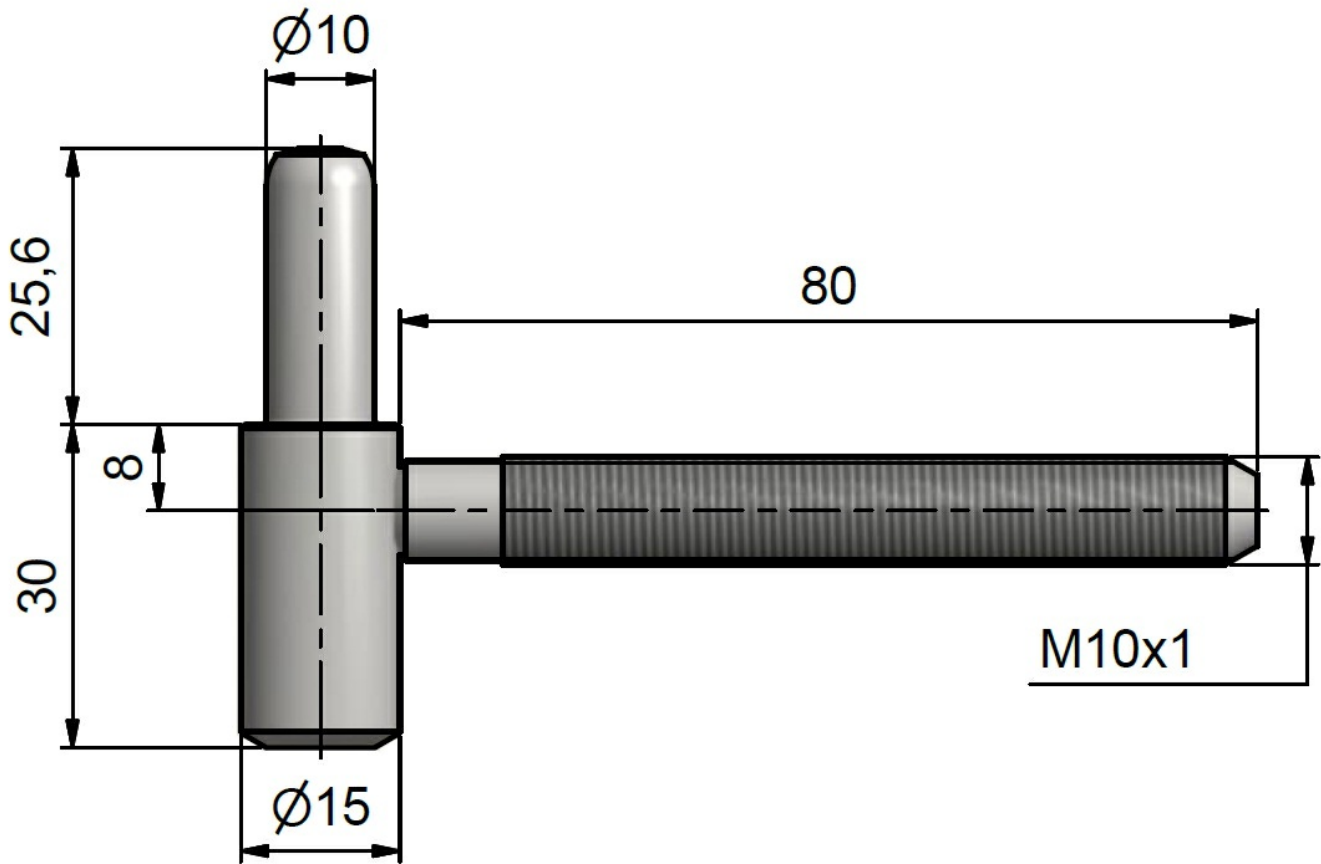

Usage:

Lower part of hinge - into wooden frame.

The hinge is appropriate for fire protection testing. Warning: The fire-protection hinges have to be tested within the entire set, i.e., together with the door and the frame!

Basic info:

Catalogue number: 9684

Properties:

Load: 20.00

Fire resistance: yes (appropriate for fire protection testing)

Main material: steel

Type of hinge: Lower part

Orientation of door (window): For right and left door (frame)

According to door execution: Rebate

According to doorframe: Solid wood

Gripping: Screw in

Diameter of bolt rivet(s): M10x1

Bolt(s) length: 80 mm

Plug high: 25,6 mm

Drawing:

Available variants: