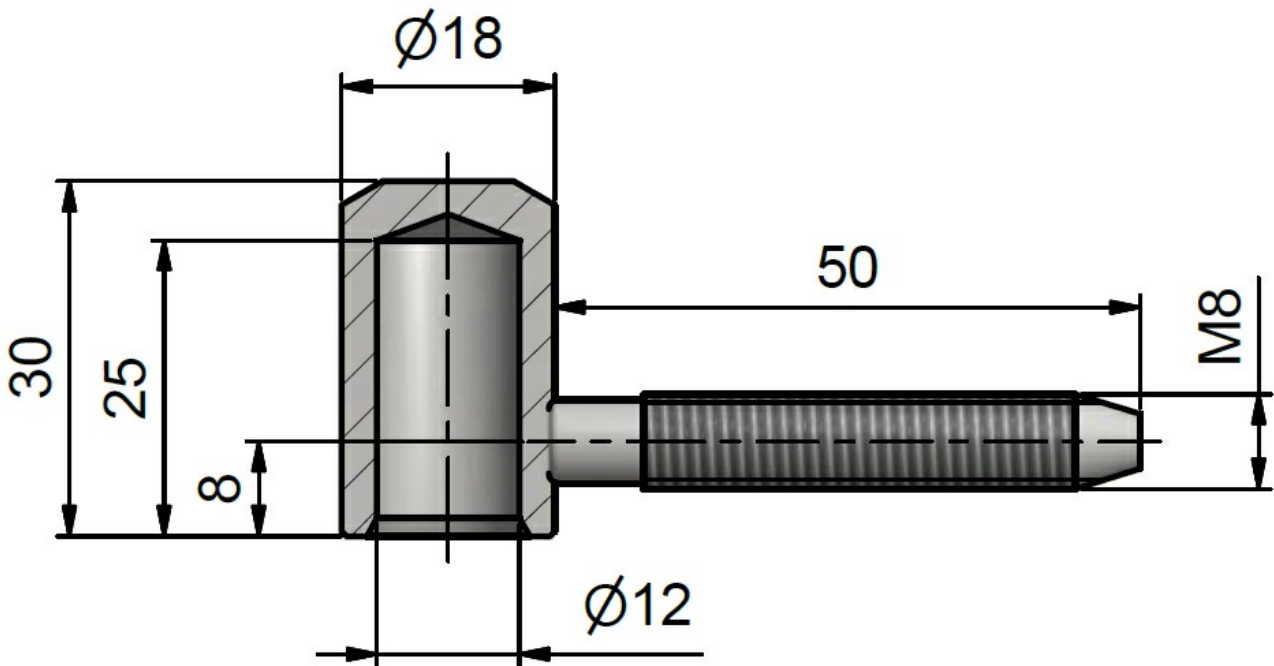

Usage:

Upper part of hinge for forging to door wing. (Used mainly for completion old lower part with pin diameter 12 mm.)

Basic info:

Catalogue number: 9712

Properties:

Load: 20.00

Fire resistance: no

Main material: steel

Type of hinge: Upper part

Door : Interior

Orientation of door (window): For right and left door (frame)

According to door execution: Rebate

According to material of door leaf: Wood

Gripping: Screw in

Diameter of bolt rivet(s): M8

Bolt(s) length: 50 mm

Drawing:

Available variants:

	Code	Type	Package
	97120510	Yellow zinc	50 pcs
	97120530	Blue zinc	50 pcs

The owner of this website processes the cookies required for the functionality of the website, analytical purposes and marketing. More information [×](#)