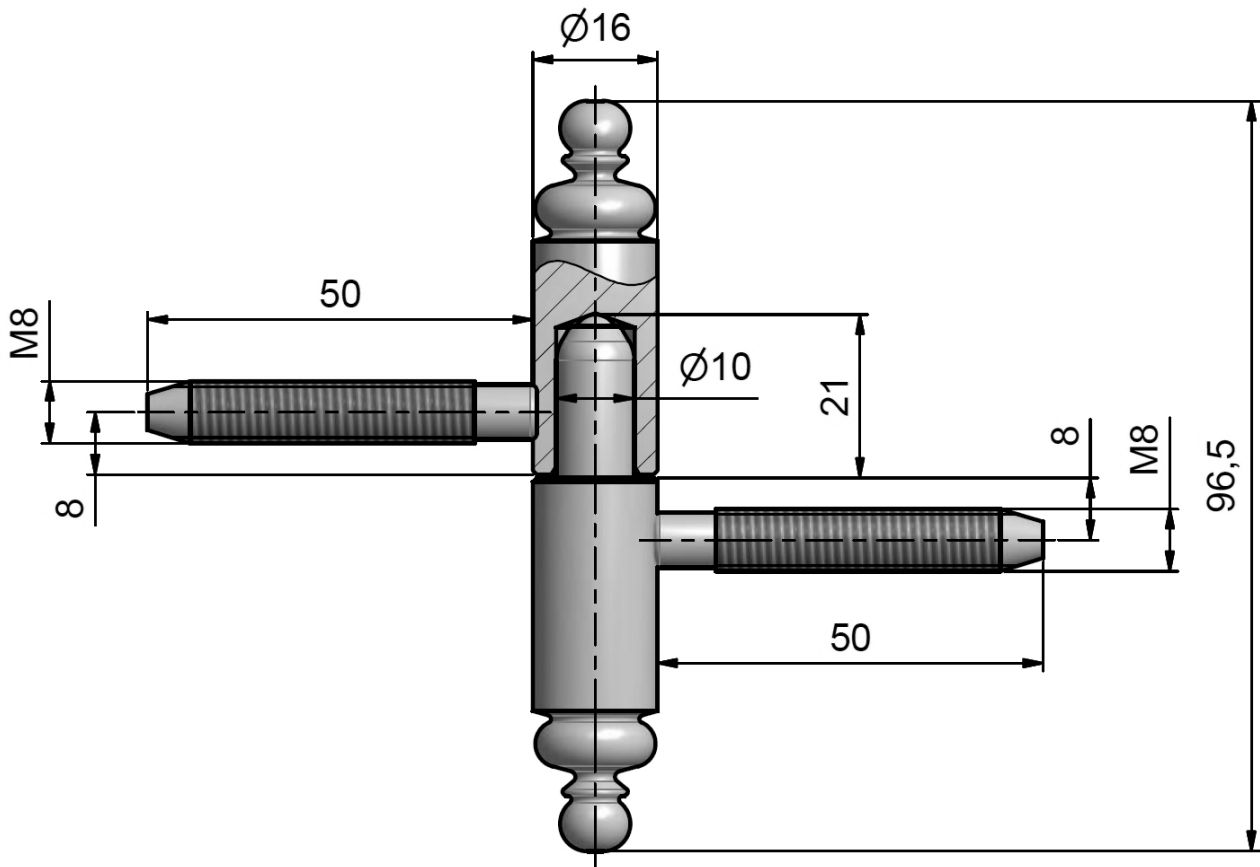

Usage:

For turning connection of interior wooden door with half-groove and wooden frame. Hinge with decorative ending is suitable into interior with engraved furniture.

Basic info:

Catalogue number: 9669

Properties:

Load: 20.00

Fire resistance: no

Main material: steel

Type of hinge: Complete hinge

Door : Interior

Orientation of door (window): For right and left door (frame)

According to door execution: Rebate

According to material of door leaf: Wood

According to doorframe: Solid wood

Gripping: Screw in

Diameter of bolt rivet(s): M8

Bolt(s) length: 50 mm

Drawing:

Available variants:

	Code	Type	Package
	96690000	Without surface finish	40 pcs
	96692000	brushed without surface finish (upon request)	40 pcs
	96692800	Brass plated	25 pcs