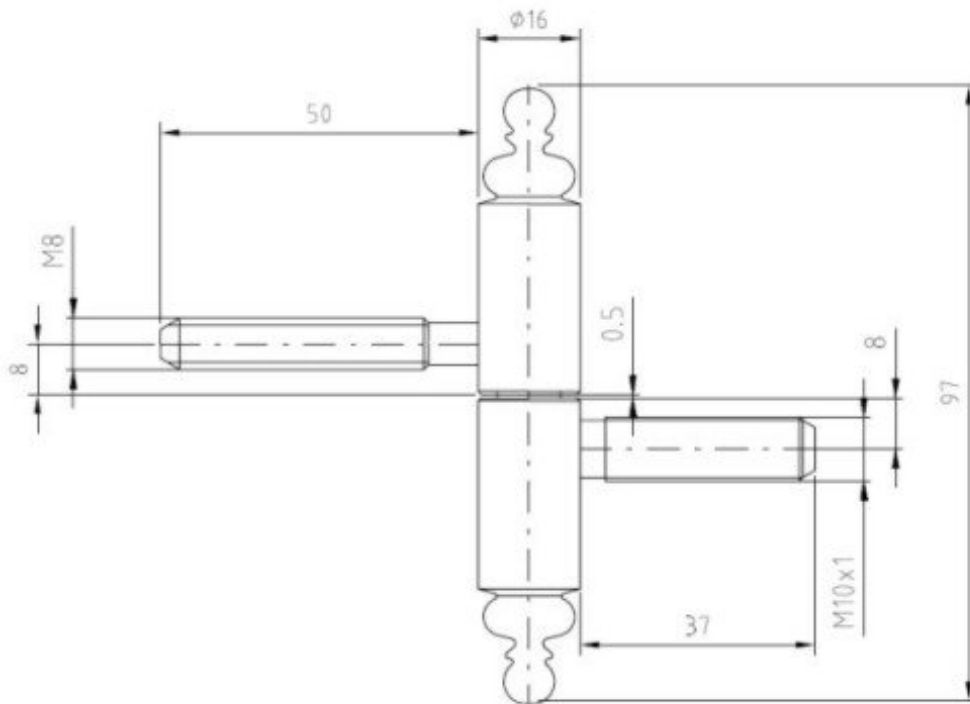

Usage:

For turning connection of interior rebated wooden door with wooden frame. Hinge with decorative ending is suitable into interior with engraved furniture. Lower part of hinge to screw into hinge holder M10x1 cranked.

Basic info:

Catalogue number: 9672

Properties:

For product variants on sale click here [↘](#)

Load: 20.00

Fire resistance: no

Main material: steel

Type of hinge: Complete hinge

Door : Interior

Orientation of door (window): For right and left door (frame)

According to door execution: Rebate

According to material of door leaf: Wood

According to doorframe: Wooden casing, Metal

Gripping upper part: Screw in

Gripping lower part: Into fixing element

Plug high: 18,7 mm

Door hinge 60 UR27 M10x1:

Available variants:

	Code	Type	Package
	96722510	Yellow zinc Sale	40 pcs
	96722800	Brass shine Sale	25 pcs

The owner of this website processes the cookies required for the functionality of the website, analytical purposes and marketing. More information ✕