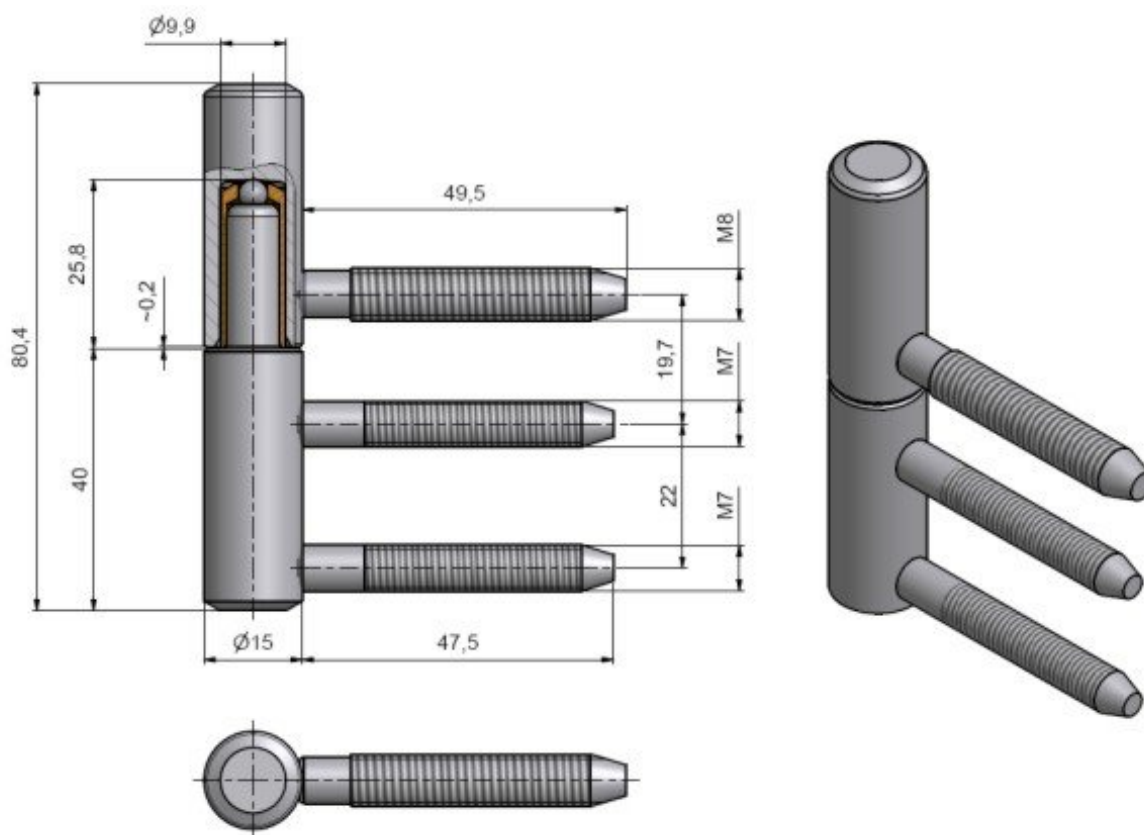

Usage:

Hinge for turning connection of wooden door with wooden casing. Plastic case on pin and bearing ball ensure easy turning of hinge. Into hinge liner 22/7.

Basic info:

Catalogue number: 9693

Properties:

For product variants on sale [click here](#) 

Load: 20.00

Fire resistance: no

Main material: steel

Type of hinge: Complete hinge

Door : Interior

Orientation of door (window): For right and left door (frame)

According to door execution: Rebate

According to material of door leaf: Wood

According to doorframe: Wooden casing

Gripping upper part: Screw in

Gripping lower part: Into fixing element

Plug high: 25,8 mm

Door hinge 80/10 M8-8 22/M7:

Available variants:

	Code	Type	Package
	96938A20	brass plated Sale	100 pcs

The owner of this website processes the cookies required for the functionality of the website, analytical purposes and marketing. More information [×](#)