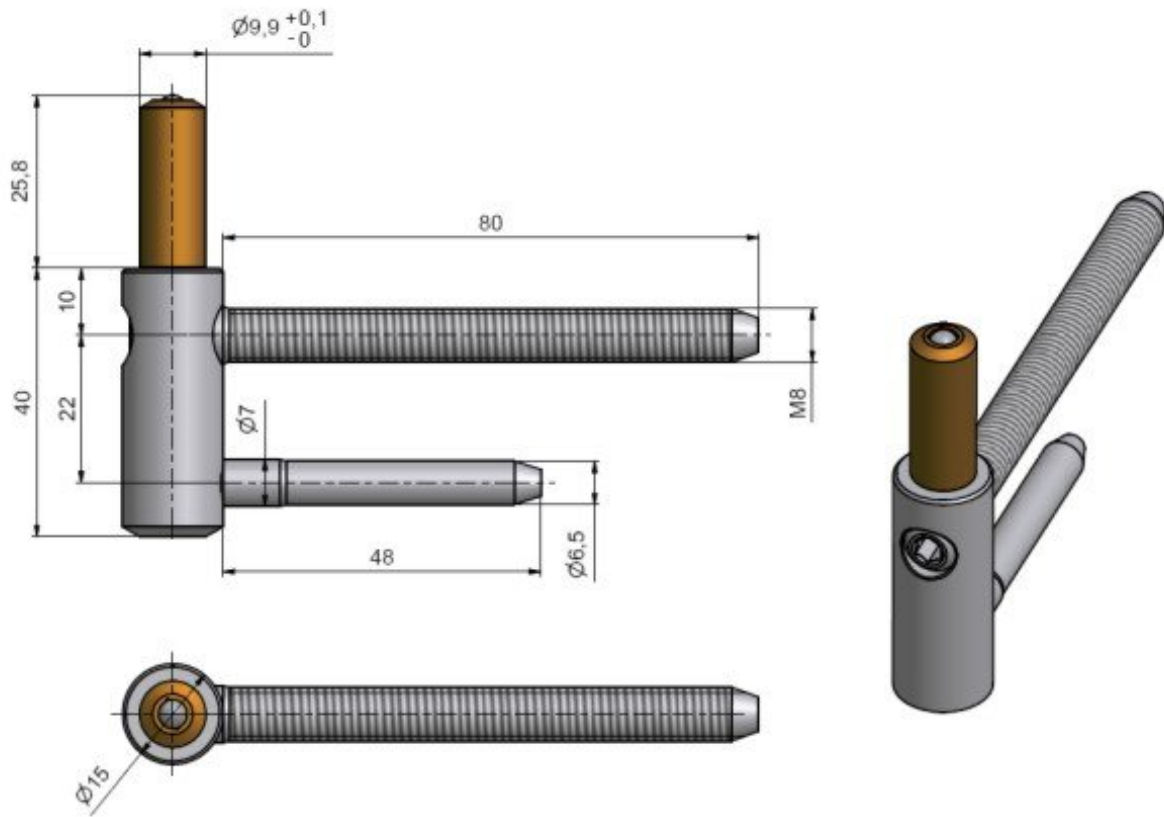

### Usage:

Lower part of hinge is suitable into wooden frame. Material stainless steel (suitable for outdoor use).

The hinge is appropriate for fire protection testing. Warning: The fire-protection hinges have to be tested within the entire set, i.e., together with the door and the frame!

### Properties:

**Load:** 20.00

**Fire resistance:** yes (appropriate for fire protection testing)

**Main material:** nerez

**Type of hinge:** Lower part

**Orientation of door (window):** For right and left door (frame)

**According to door execution:** Rebate

**According to doorframe:** Solid wood

**Gripping lower part:** Screw in

**Diameter of bolt rivet(s):** M8

**Bolt(s) length:** 80 mm

**Plug high:** 25,8 mm

Drawing:

**TKZ Polná**, spol. s r.o., Zahradní 572, 588 13 POLNÁ, CZ  
**ID:** 49973819, **TID:** CZ49973819, **e-mail:** export@tkz.cz  
**tel:**+420 567 155 271(273), **mobile:** +420 725 251 002  
**www.tkz.cz**