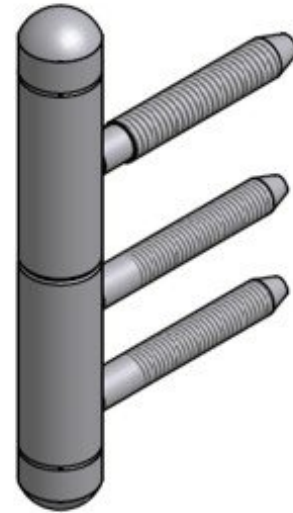

Usage:

For turning connection of wooden door with wooden casing. Plastic case on pin and bearing ball ensure easy turning of hinge. Into hinge liner 22/7

Basic info:

Catalogue number: 9107

Properties:

Load: 20.00

Fire resistance: no

Main material: steel

Type of hinge: Complete hinge

Door : Interior

Orientation of door (window): For right and left door (frame)

According to door execution: Rebate

According to material of door leaf: Wood

According to doorframe: Wooden casing

Gripping upper part: Screw in

Gripping lower part: Into fixing element

Plug high: 25,8 mm

Door hinge 80/10 UR61 M8 22/M7:

Available variants:

	Code	Type	Package
	91078700	Nickel shiny	100 pcs
	91078D00	Nickel satin	100 pcs