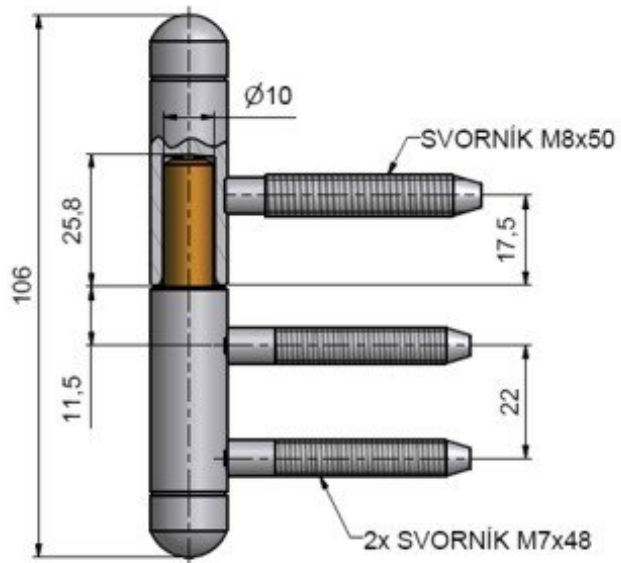

Usage:

For turning connection of wooden door with wooden casing. Plastic case on pin and bearing ball ensure easy turning of hinge. Into hinge liner 22/7

Basic info:

Catalogue number: 9107

Properties:

Load: 20.00

Fire resistance: no

Main material: steel

Type of hinge: Complete hinge

Door : Interior

Orientation of door (window): For right and left door (frame)

According to door execution: Rebate

According to material of door leaf: Wood

According to doorframe: Wooden casing

Gripping upper part: Screw in

Gripping lower part: Into fixing element

Plug high: 25,8 mm

Door hinge 80/10 UR61 M8 22/M7:

Available variants:

	Code	Type	Package
	91078700	Nickel shiny	100 pcs
	91078D00	Nickel satin	100 pcs