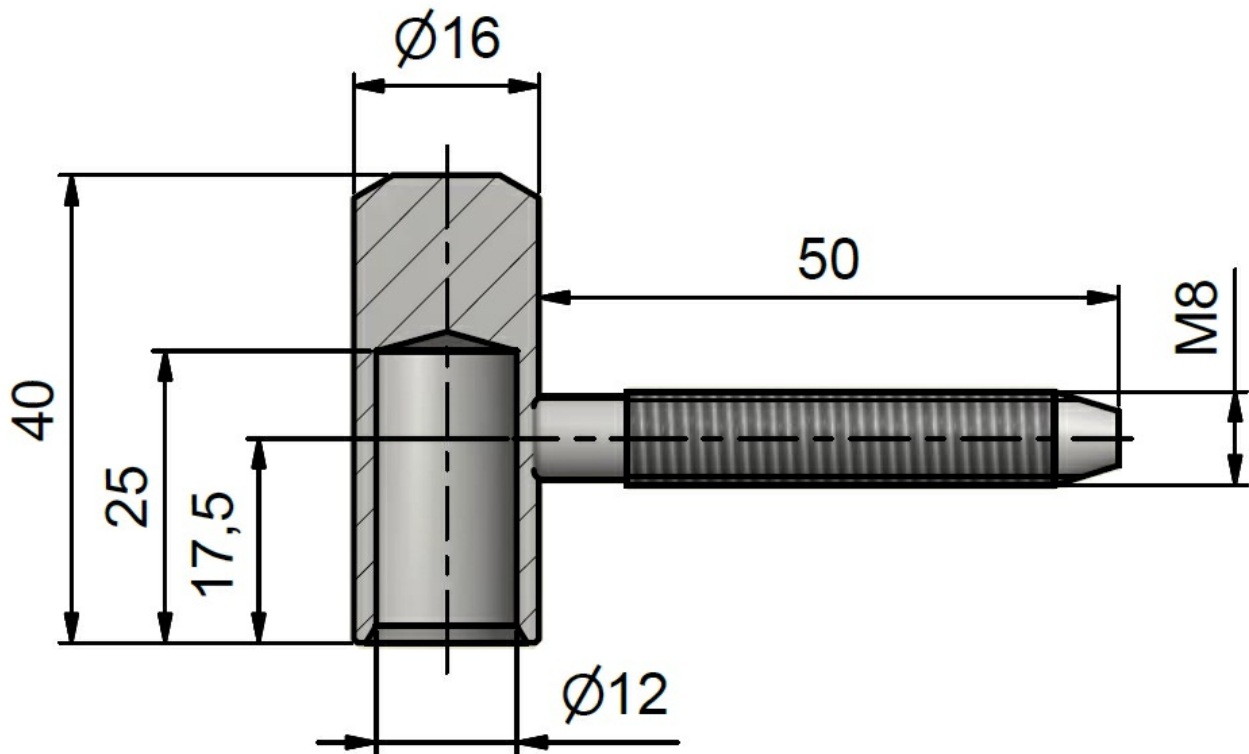

Usage:

Upper part of hinge for forging to door wing. (Used mainly for completion old lower part with pin diameter 12 mm.)

Basic info:

Catalogue number: 9674

Properties:

Load: 20.00

Fire resistance: no

Main material: steel

Type of hinge: Upper part

Door : Interior

Orientation of door (window): For right and left door (frame)

According to door execution: Rebate

According to material of door leaf: Wood

Gripping: Screw in

Diameter of bolt rivet(s): M8

Bolt(s) length: 50 mm

Drawing:

Available variants:

	Code	Type	Package
	96740510	Yellow zinc	100 pcs
	96740530	Blue zinc	100 pcs
	96748700	Nickel shiny	100 pcs
	96748D00	Nickel satin	100 pcs

The owner of this website processes the cookies required for the functionality of the website, analytical purposes and marketing. More information [×](#)