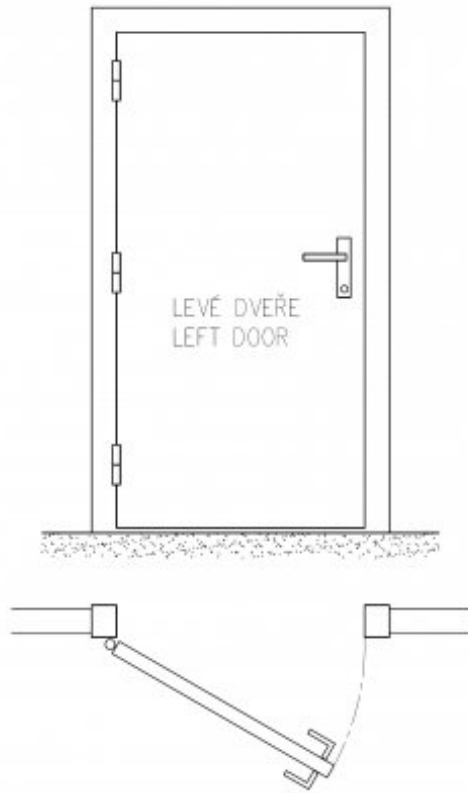

Usage:

Hinge (=upper part) for turning connection of rebated door and frame.

Basic info:

Catalogue number: 9321

Properties:

Load: 25.00

Fire resistance: no

Main material: steel

Type of hinge: Upper part

Door : Interior

Orientation of door (window): For left door (frame)

According to door execution: Rebate

According to material of door leaf: Wood

Gripping upper part: Screw on

We recommend used: Screws of \varnothing 4,5 mm minimum length 40 mm

Drawing:

Available variants:

	Code	Type	Package
	93210510	Yellow zinc	25 pcs
	93210530	Blue zinc	25 pcs

left door:

The owner of this website processes the cookies required for the functionality of the website, analytical purposes and marketing. More information ✕