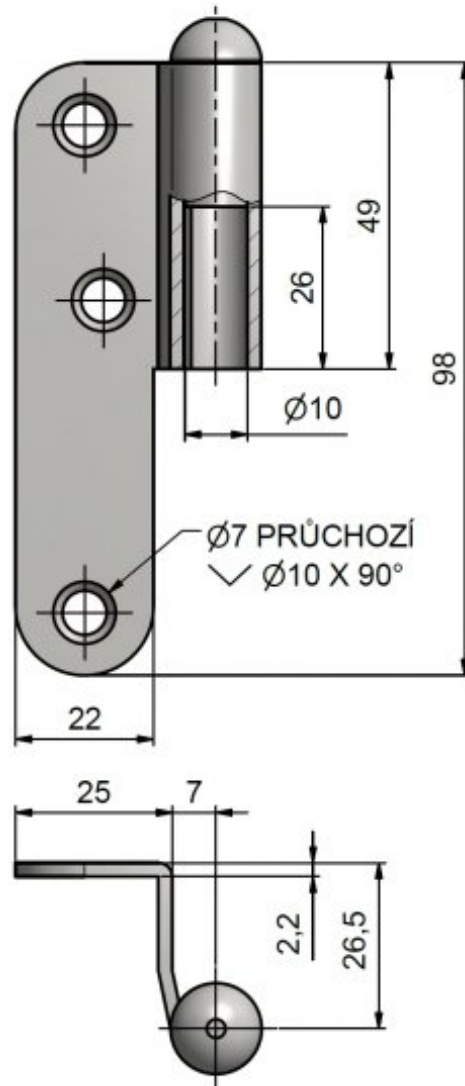

Usage:

Hinge (=upper part) for turning connection of rebated door and frame.

Basic info:

Catalogue number: 9321

Properties:

Load: 25.00

Fire resistance: no

Main material: steel

Type of hinge: Upper part

Door : Interior

Orientation of door (window): For left door (frame)

According to door execution: Rebate

According to material of door leaf: Wood

Gripping upper part: Screw on

We recommend used: Screws of \varnothing 4,5 mm minimum length 40 mm

Drawing:

Available variants:

	Code	Type	Package
	93210510	Yellow zinc	25 pcs
	93210530	Blue zinc	25 pcs

left door:

The owner of this website processes the cookies required for the functionality of the website, analytical purposes and marketing. More information ✕