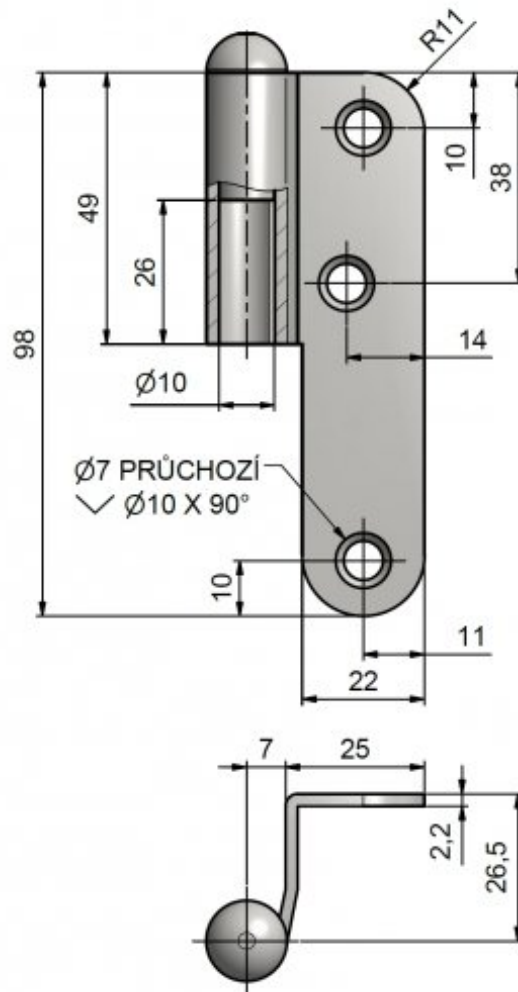

### Usage:

Hinge (lower part) is used for turning connection of rebated doors and frame.

### Properties:

**Load:** 25.00

**Fire resistance:** no

**Main material:** steel

**Type of hinge:** Upper part

**Door :** Interior

**Orientation of door (window):** For right door (frame)

**According to door execution:** Rebate

**According to material of door leaf:** Wood

**Gripping upper part:** Screw on

**We recommend used:** Screws of  $\varnothing$  4,5 mm minimum length 40 mm

Drawing:

Available variants:

	Code	Type	Package
	93200510	Yellow zinc	25 pcs
	93200530	Blue zinc	25 pcs