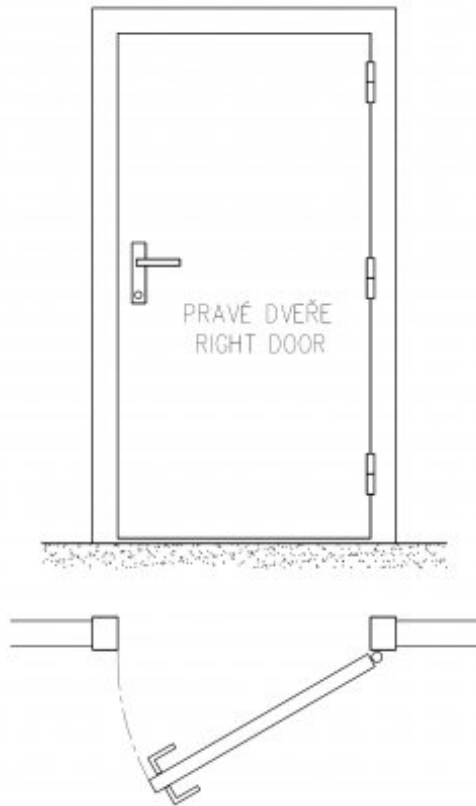

### Usage:

Hinge (lower part) is used for turning connection of rebated doors and frame.

### Properties:

**Load:** 25.00

**Fire resistance:** no

**Main material:** steel

**Type of hinge:** Upper part

**Door :** Interior

**Orientation of door (window):** For right door (frame)

**According to door execution:** Rebate

**According to material of door leaf:** Wood

**Gripping upper part:** Screw on

**We recommend used:** Screws of  $\varnothing$  4,5 mm minimum length 40 mm

Drawing:

Available variants:

	Code	Type	Package
	93200510	Yellow zinc	25 pcs
	93200530	Blue zinc	25 pcs

right door:

The owner of this website processes the cookies required for the functionality of the website, analytical purposes and marketing. More information ✕