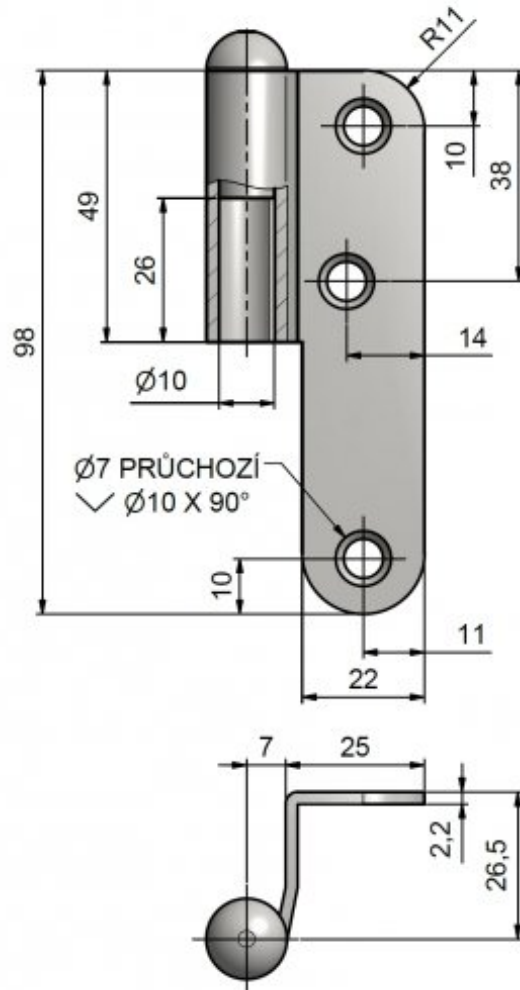

### Usage:

Hinge (lower part) is used for turning connection of rebated doors and frame.

### Properties:

**Load:** 25.00

**Fire resistance:** no

**Main material:** Steel

**Type of hinge:** Upper part

**Door :** Interior

**Orientation of door (window):** For right door (frame)

**According to door execution:** Rebate

**According to material of door leaf:** Wood

**Gripping upper part:** Screw on

**We recommend used:** Screws of  $\varnothing$  4,5 mm minimum length 40 mm

Drawing:

Available variants:

	Code	Type	Package
	93200510	Yellow zinc	25 pcs
	93200530	Blue zinc	25 pcs