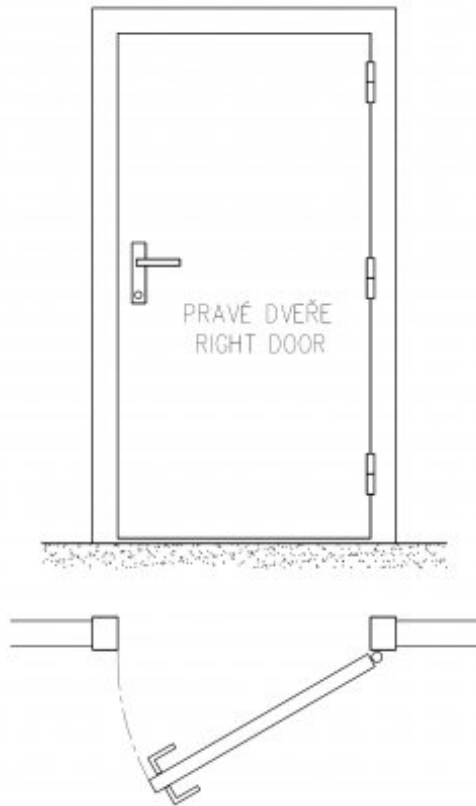

### Usage:

Hinge (lower part) is used for turning connection of rebated doors and frame.

### Properties:

**Load:** 25.00

**Fire resistance:** no

**Main material:** Steel

**Type of hinge:** Upper part

**Door :** Interior

**Orientation of door (window):** For right door (frame)

**According to door execution:** Rebate

**According to material of door leaf:** Wood

**Gripping upper part:** Screw on

**We recommend used:** Screws of  $\varnothing$  4,5 mm minimum length 40 mm

Drawing:

Available variants:

	Code	Type	Package
	93200510	Yellow zinc	25 pcs
	93200530	Blue zinc	25 pcs

right door:

The owner of this website processes the cookies required for the functionality of the website, analytical purposes and marketing. More information ✕