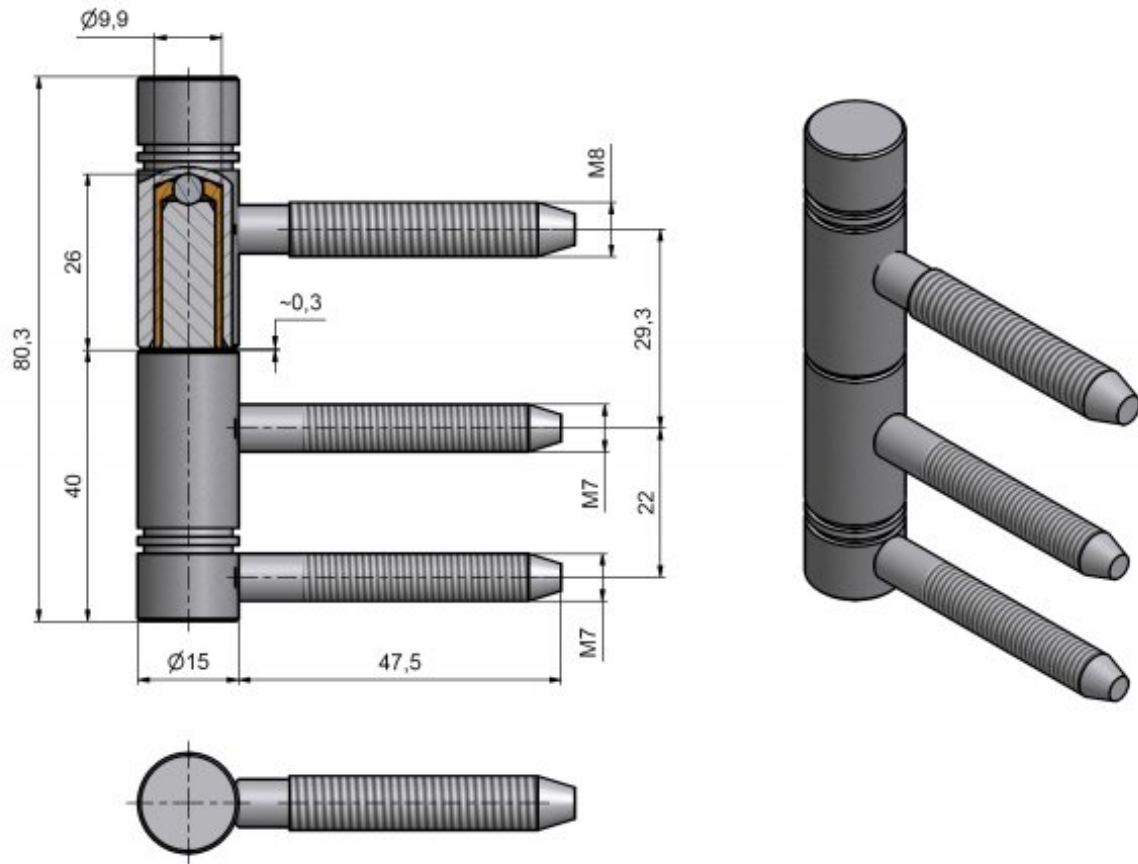

Usage:

Usage: For turning connection of wooden door with wooden casing frame. Plastic case on pin and bearing ball ensure easy turning of hinge. Into hinge liner 22/7 DZ.

Basic info:

Catalogue number: 9108

Properties:

Load: 20.00

Fire resistance: no

Main material: steel

Type of hinge: Complete hinge

Door : Interior

Orientation of door (window): For right and left door (frame)

According to door execution: Rebate

According to material of door leaf: Wood

According to doorframe: Wooden casing

Gripping upper part: Screw in

Gripping lower part: Into fixing element

Diameter of bolt rivet(s): M7 a M8

Plug high: 25,8 mm

Door hinge SONET II: